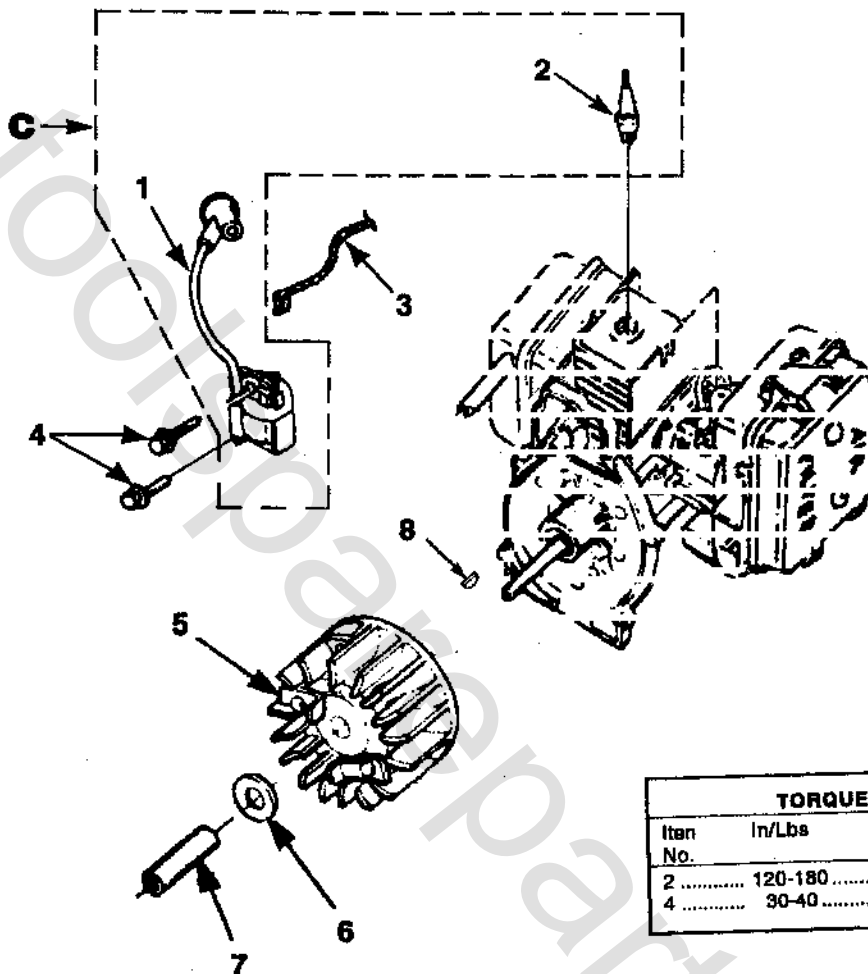

YARD BROOM BLOWER (BX90)
MODEL UT08026H

IGNITION with ROTOR

TORQUE SPECIFICATIONS			
Item No.	In/Lbs	Nm	Required Loctite
2	120-180	13.6-20.3	
4	30-40	3.4-4.5	242 Blue