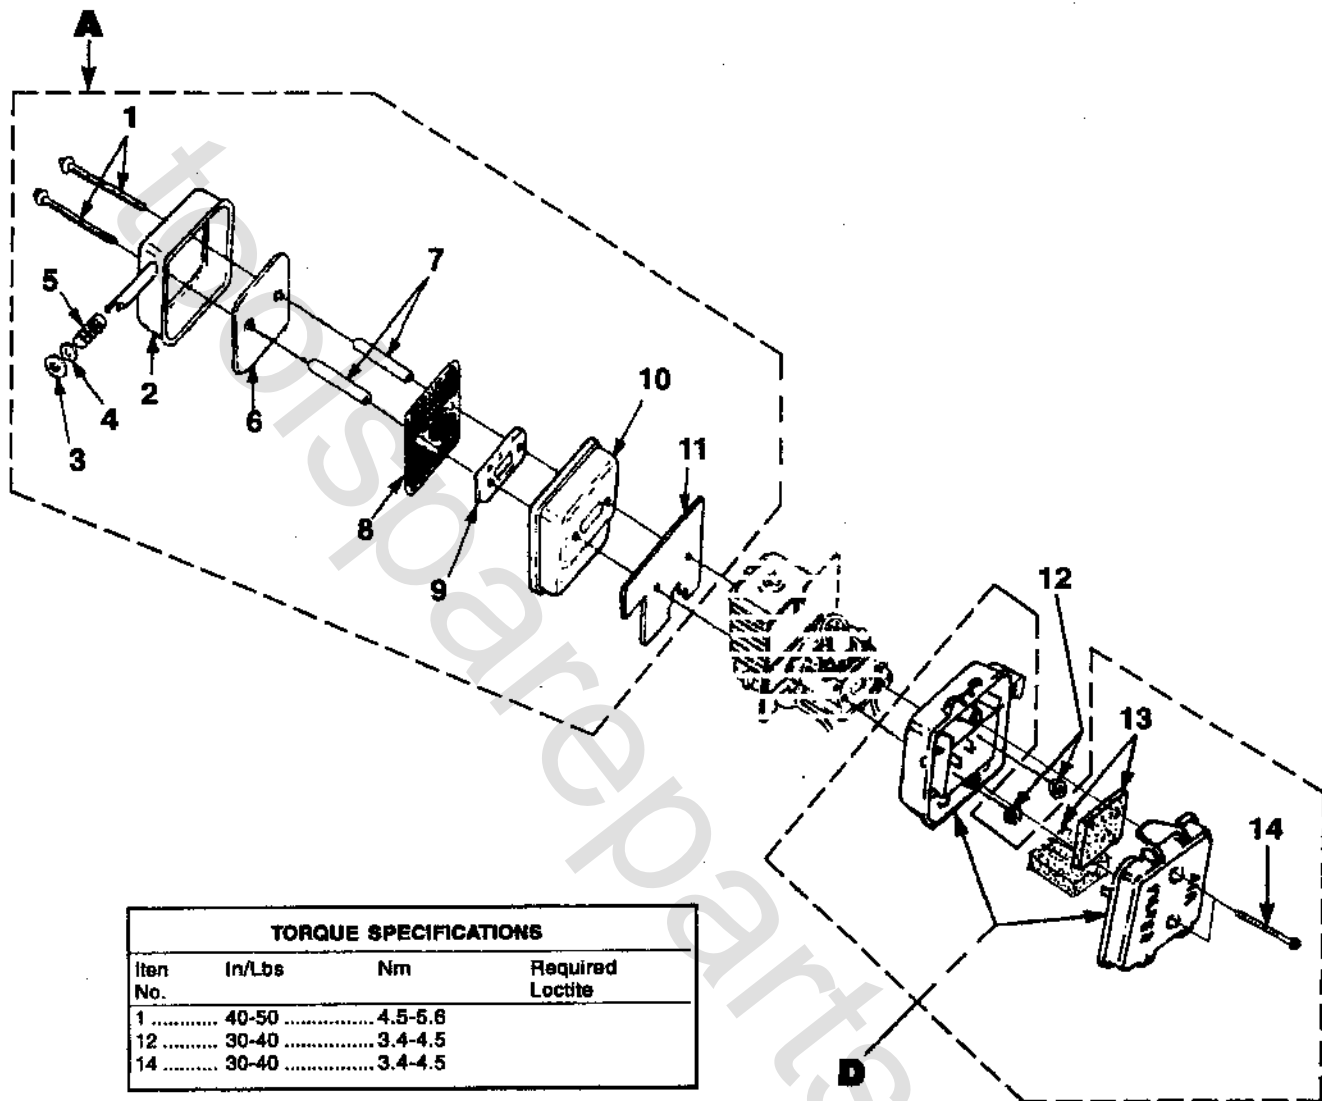

# YARD BROOM BLOWER (BX90) MODEL UT08026H

### TORQUE SPECIFICATIONS

Item No.	In/Lbs	Nm	Required Loctite
1	40-50	4.5-5.6	
12	30-40	3.4-4.5	
14	30-40	3.4-4.5	