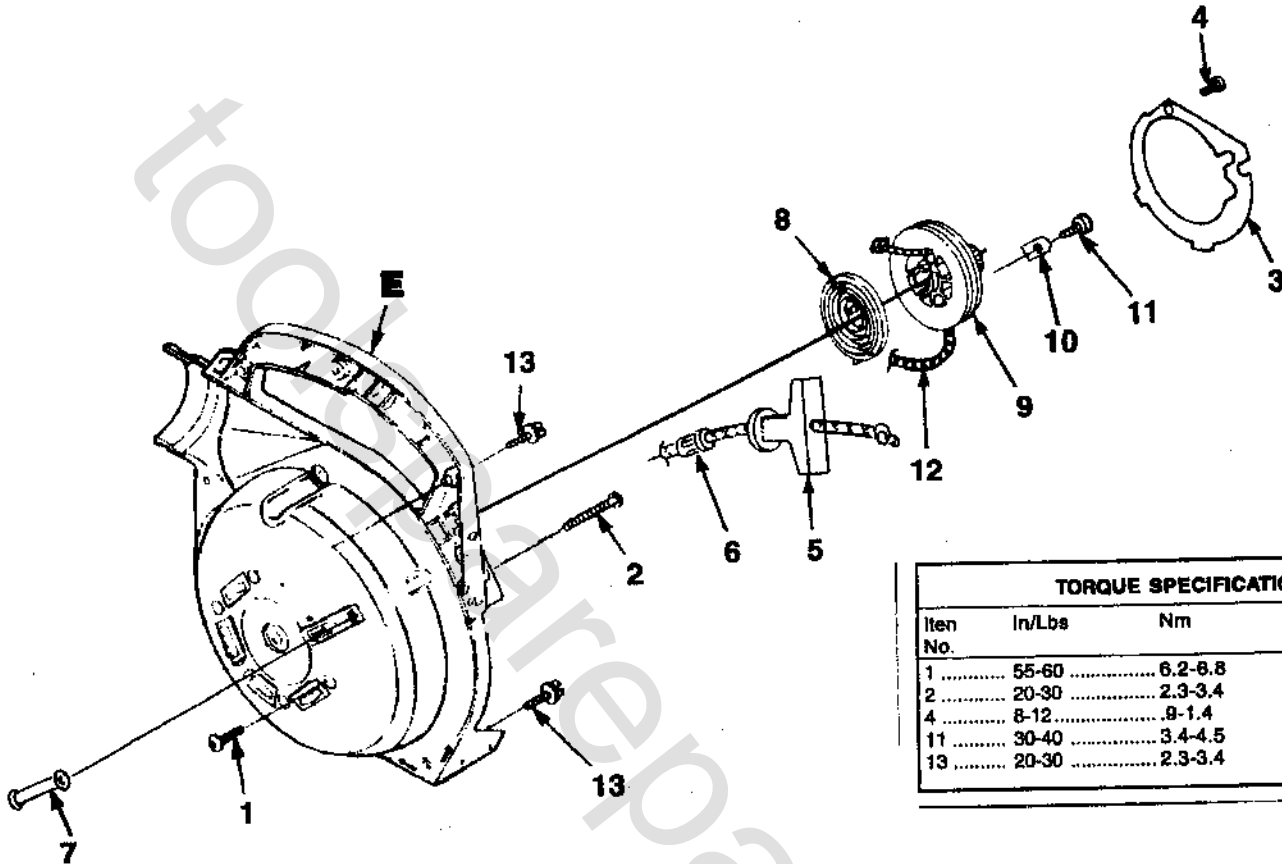

YARD BROOM BLOWER (BX90) MODEL UT08026H

STARTER

TORQUE SPECIFICATIONS			
Item No.	In/Lbs	Nm	Required Loctite
1	55-60	6.2-6.8	
2	20-30	2.3-3.4	
4	8-12	0.9-1.4	
11	30-40	3.4-4.5	
13	20-30	2.3-3.4	