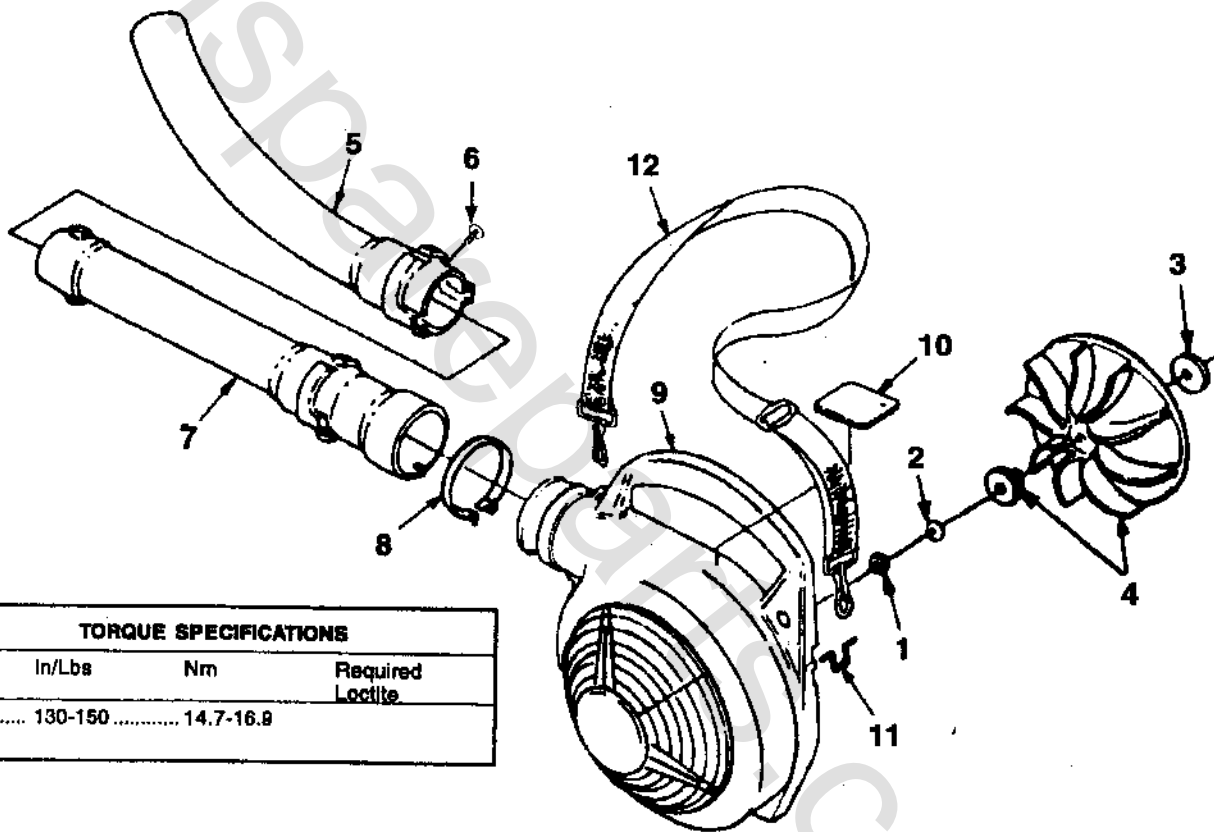

YARD BROOM BLOWER (BX90) MODEL UT08026H

VOLUTE, FAN & TUBES

TORQUE SPECIFICATIONS

Item No.	In/Lbs	Nm	Required Loctite
1	130-150	14.7-16.9	