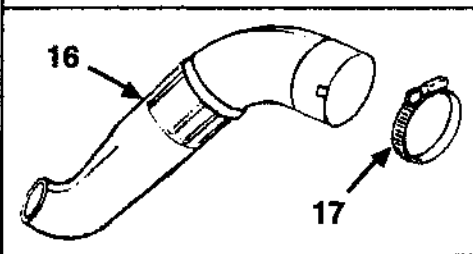

YARD BROOM BLOWER (BX90) MODEL UT08026H

VOLUTE, FAN & TUBES

TORQUE SPECIFICATIONS

Item No.	In/Lbs	Nm	Required Loctite
1	130-150	14.7-16.9	