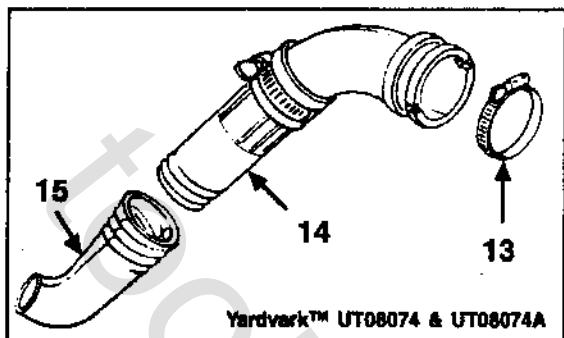

YARD BROOM BLOWER (BX90) MODEL UT08026H

VOLUTE, FAN & TUBES

TORQUE SPECIFICATIONS

Item No.	In/Lbs	Nm	Required Loctite
1	130-150	14.7-16.9	