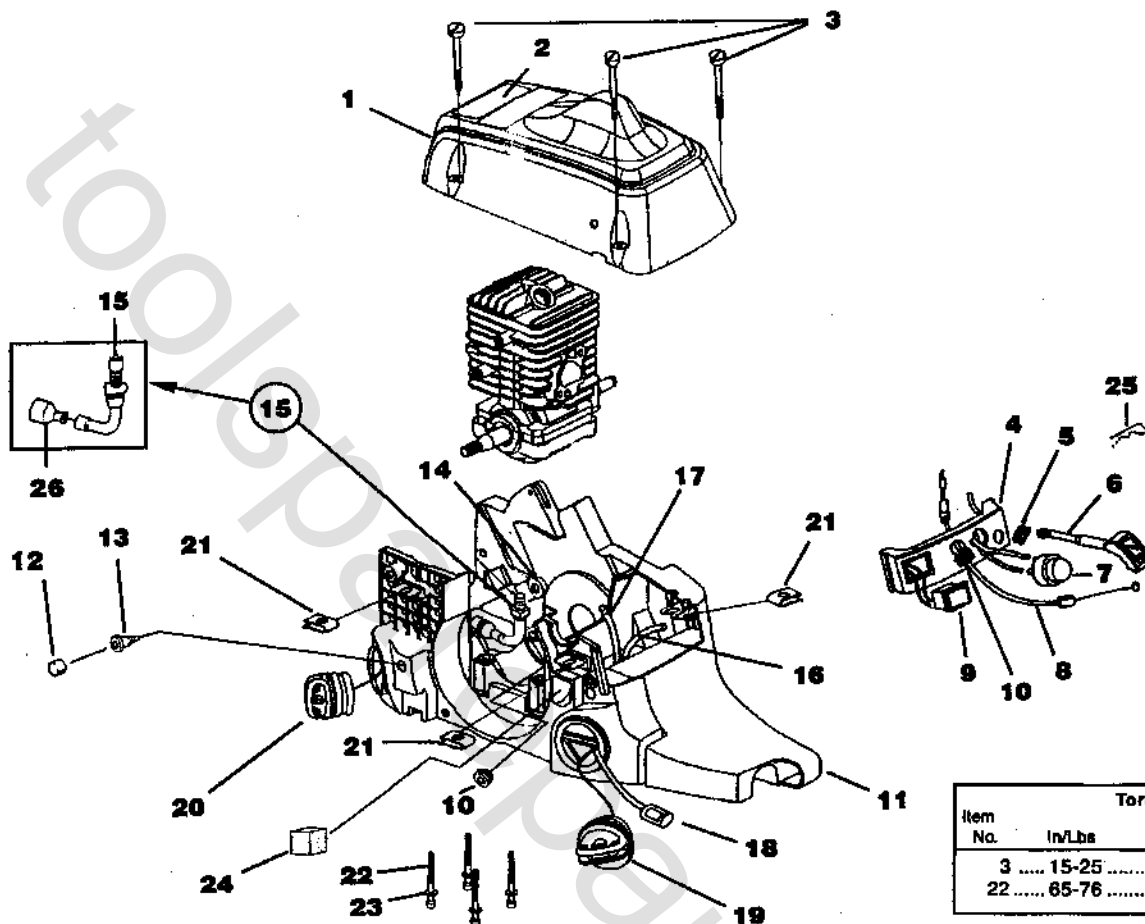

# 33CC 18" CHAIN SAW MODELUT10787

## ENGINE HOUSING - FUEL TANK - OIL TANK

Item No.	Torque Specs		Required Loctite
	In/Lbs	Nm	
3	15-25	1.7-2.8	
22	65-76	7.3-8.5	