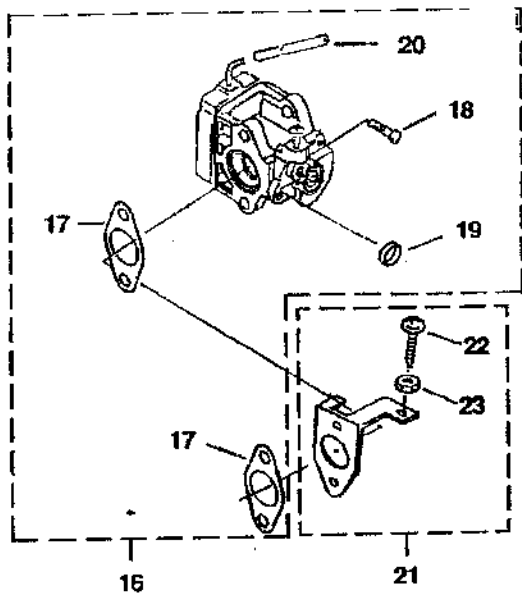

# GB25 24CC BLOWER

## MODEL UT 26114

### AIR FILTER - CARBURETOR - FUEL TANK

Item No.	Torque Specs		Required Loctite
	In/Lbs	Nm	
7	12-19	1.4-2.1	
9	17-27	1.9-3.1	
22	9-13	1.0-1.5	

Warranty Flat Rate		
Job	Description	Time/hr.
CF10	Carburetor Replace	0.3
CF42	Air Filter	0.2
CF16	Fuel Tank	0.3