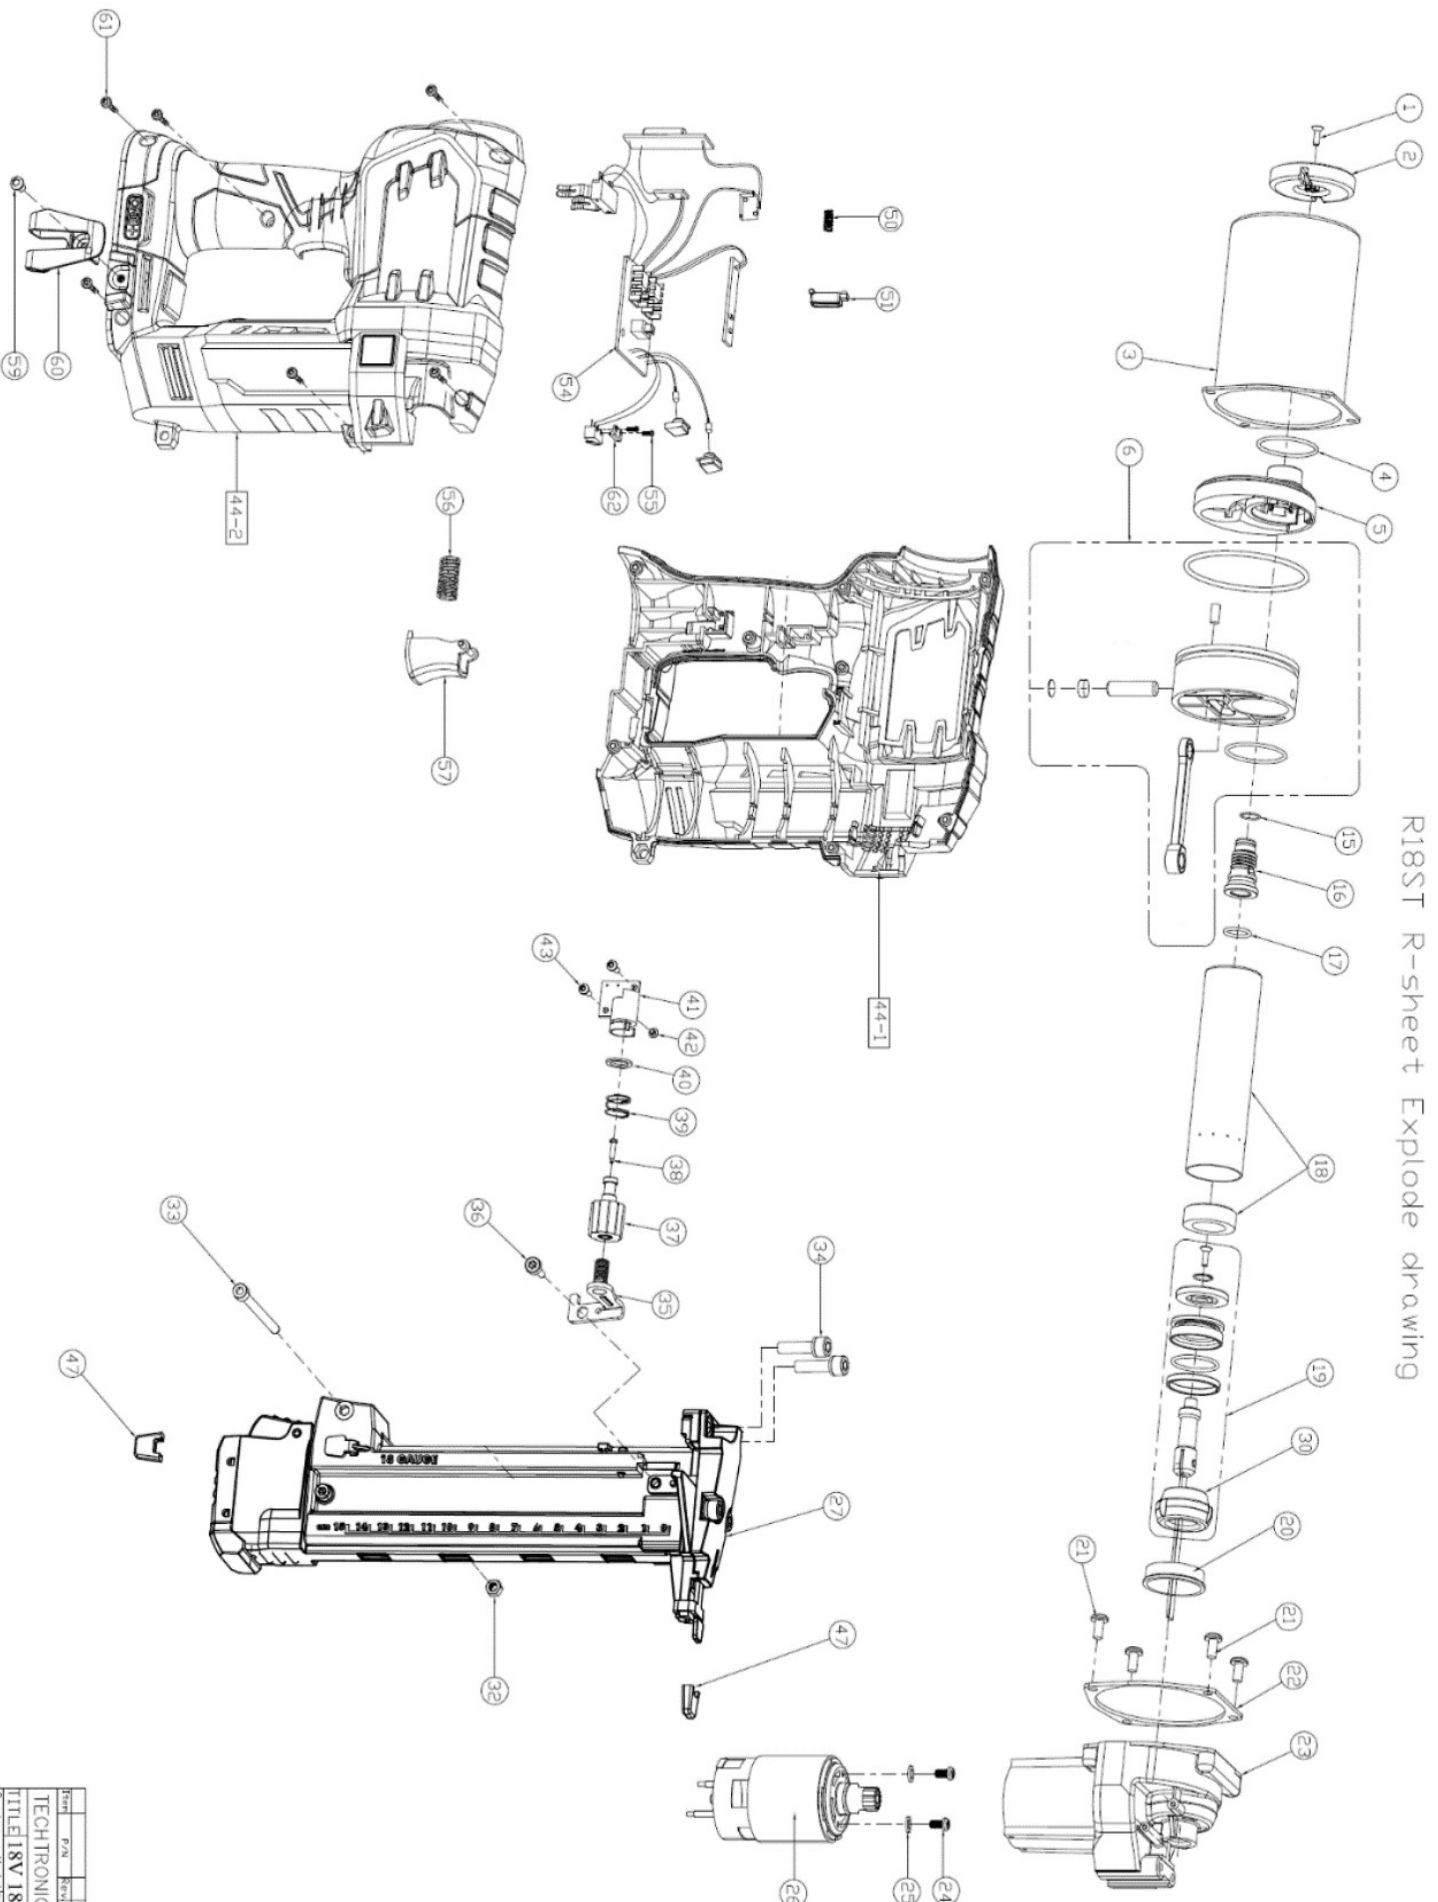

R18ST R-sheet Explode drawing

Scale	p/n	Rev	Issued
	TECHTRONIC INDUSTRI		
	TITLE   8V 18GA STAPPL		
	Customer Model	R18ST	PREPARE
	TTT WORKS INC.	3102-2900	REV. 1.0
	BRAND	RYOBI	DATE