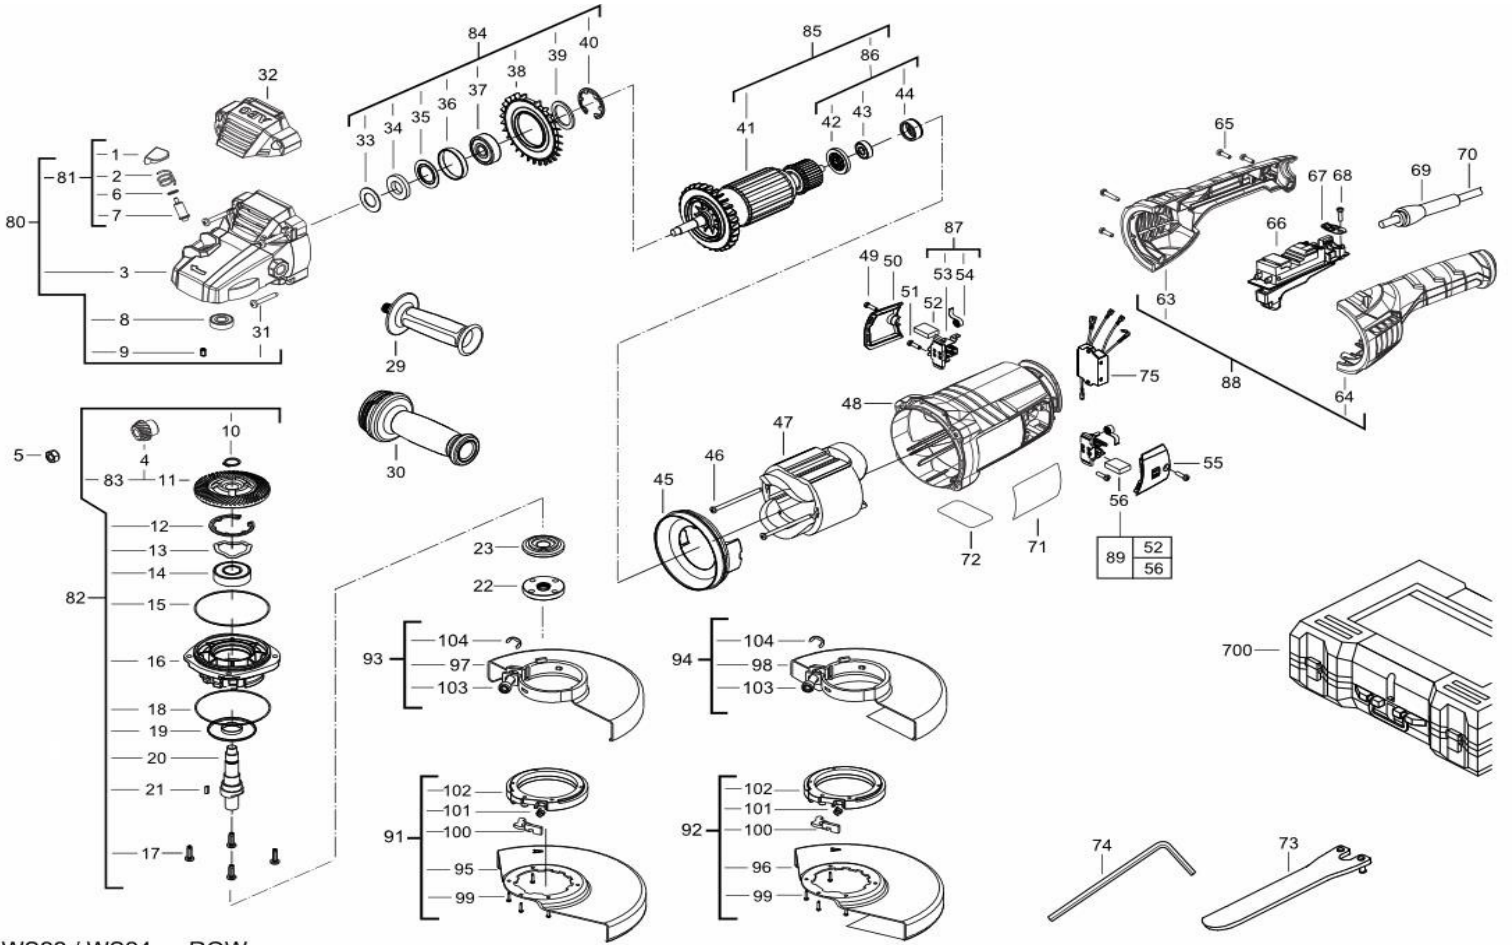

Exploded View - WS22-180 (TTI Model: 039603008) - WS22 / WS24

WS22 / WS24 --- ROW