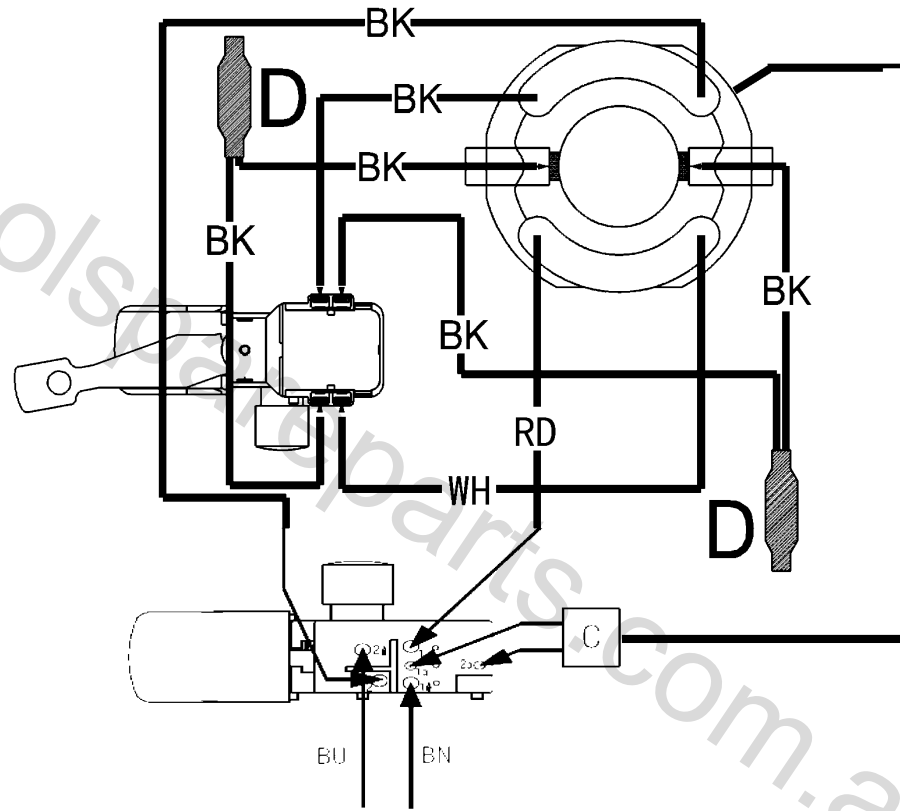

Position	Amount	Type number	Description	PG
1	1	341701940	Cheese-head screw	12
2	1	341604190	Spindle	19
3	6	344092220	Rubber plug	10
4	1	143111080	Ball bearing, 12x28x8	24
5	1	340033150	Spur gear	22
6	1	143111460	Needle sleeve	15
9	1	143113400	Ball bearing, 8x22x7	22
10	1	310010040	Armature compl.	34
11	1	399999990	Part not needed	
12	1	143115660	Ball bearing, 6x19x6	13
13	9	141116020	Self-tap fill h screw	12
14	2	343254670	Choke	13
15	1	343399520	Housing (2K)	27
16	1	344100590	Cable sleeve	13
17	1	343254660	Condenser	14
18	1	343409530	Switch	25
19	1	338056140	Rating plate	10
20	1	311011390	Field coil	29
21	1	343362490	Cable clip	12
22	1	316057480	Carbon brush set	27
23	1	344491010	Cable with plug	24
1001	1	338505480	Diagram	

a# Circuit Block Diagram