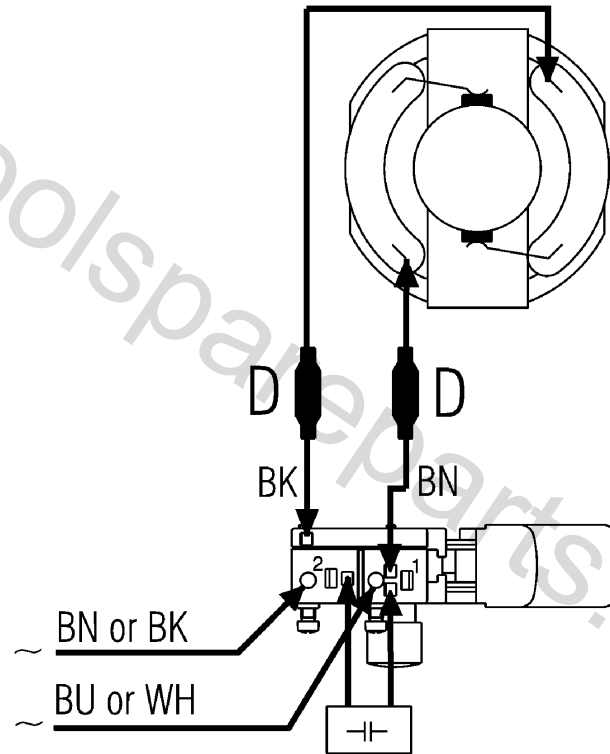

Position	Amount	Type number	Description	PG
1	7	141116020	Self-tap fill h screw	12
2	1	343393040	Housing w.cover w/o flange	24
3	1	143192260	O-ring	12
4	1	143114740	Ball bearing, 8x22x7	22
5	1	343254370	Condenser	10
6	1	343254360	Choke	13
7	2	141116970	Fillister head screw	12
8	1	343408310	Electronic switch	30
9	1	344101140	Cable sleeve	13
10	1	344491010	Cable with plug	24
11	1	317003390	Motor 230V compl.	40
12	1	316035030	Brush set	21
13	4	344091420	Rubber plug	10
14	1	141156000	Washer	10
15	1	143112030	Ball bearing, 15x32x9	26
16	4	141120070	Fill. head screw	10
17	1	330001730	Fan	29
18	1	316021240	Carrier cpl.	28
19	1	141180710	Ring	14
20	1	343392440	Brakering holder	14
21	1	344097450	Brake ring	17
22	4	141123420	Self-tapp. counters. screw	10
23	1	339160410	Backing plate cpl.	27
24	1	141122300	Cap screw	10
25	1	343254350	Choke	13
26	1	338048470	Rating plate	10
27	1	315416130	Bearing flange	17
28	2	338121810	Metabo plate	10
29	1	143194110	O-ring	10
31	1	344161530	Hexagonal key	12
32	1	316040160	Dust collector cartridge	25
880	1	344131030	Grease 50Gr 1,8oz	22
1001	1	338504480	Diagram	

Circuit Block Diagram