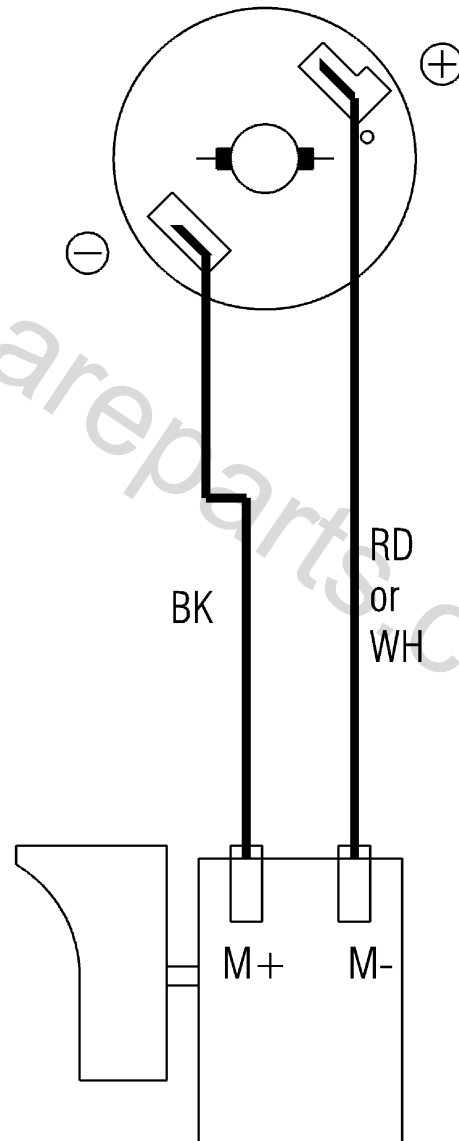

Position	Amount	Type number	Description	PG
1	1	338061960	Rating plate	10
2	1	316055860	Spindle compl.	27
3	1	341161640	Hammer mechanism	43
4	1	339136580	Bearing holder	14
5	1	316055870	Screw set	47
6	1	343434520	Gear holder	24
7	1	317004330	Motor compl.	50
8	1	343434510	Switch	12
9	1	343410330	Electronic switch	47
10	1	316055880	Gear-box compl.	32
11	1	340004360	Planet wheel Stage ,1/2	35
12	1	343434500	Housing cpl.	33
13	1	316052120	Hook	15
14	1	338121750	Warning Label serial 40x14	10
15	1	342021670	Spring clip	10
16	1	343397990	Pressure plate	10
17	1	343394790	Switch slide	10
18	1	343083380	LED lense	13
19	9	341721930	Screw	12
880	1	344130840	Special grease 100Gr 3,6oz	24
1001	1	338504870	Wiring diagram	