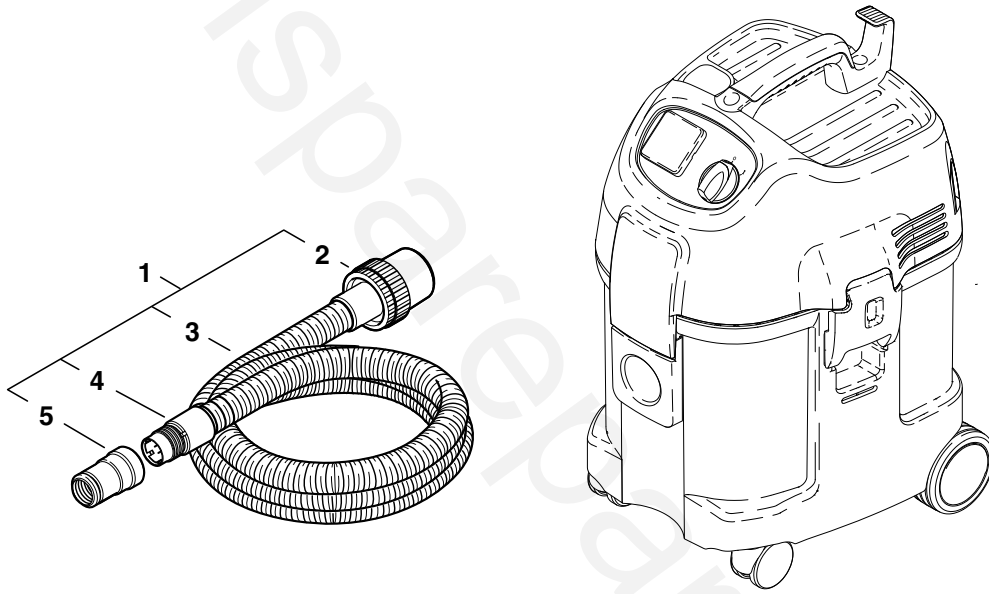

Bild 04

MAKITA 446L (3.12.2003)

MAKITA 446L *AU*

POS.	ALTO No.	Description
1	302001397	Hood w.soundproofing
2	302000471	Handle
3	909100084	Screw M6x140 ISO 4762
4	302000343 / 302001372	Filter deduster
5	302000628	Electronic EA.w.speed 220-240V
6	302001329	Switch box
7	18274	Countersunk screw M4x12 ISO 7046
8	302001185	Outlet box 2-polig+PE 10A/250V *AUS*
9	11256	Screw EJOT- KA35x18 WN 1411
10	909100222	Rotary knob ø6x5
11	9868	O-Ring 10.0x2,5
12	302000879	Power cord H07RN-F 3G1,5x8,2 *AU*
13	302001325	Label dedusting of filters
14	302000230	Label "Warnung" 'H'
15	302000231	Set of language label

POS.	ALTO No.	Description
1	302000346	Base
2	302000459	Gasket for container
3	302000460	Gasket for filter
4	49594	Motor 230 V 1200W
5	49625	Carbon brush set
6	42538	Motor bearing ring set EC
7	302000350	Clamping plate
8	302000600	Diffusor 82.4x63.5x45
9	11253	Screw EJOT- KA50x20 WN 1413
10	11256	Screw EJOT- KA35x18 WN 1411
11	47036	Collar
12	302000348	Air duct
13	302001314	Filter element "L" ø185x140 Set
14	302000472	Filter support cage
15	302000341	Deflector 260x150x212
16	11565	Screw f.plastic 5.0x18
17	61174	Contact spring
18	909100083	Torsion spring ø0.9x18x45
19	302000344	Dedusting flap 79x53x25

MAKITA 446L *AU*