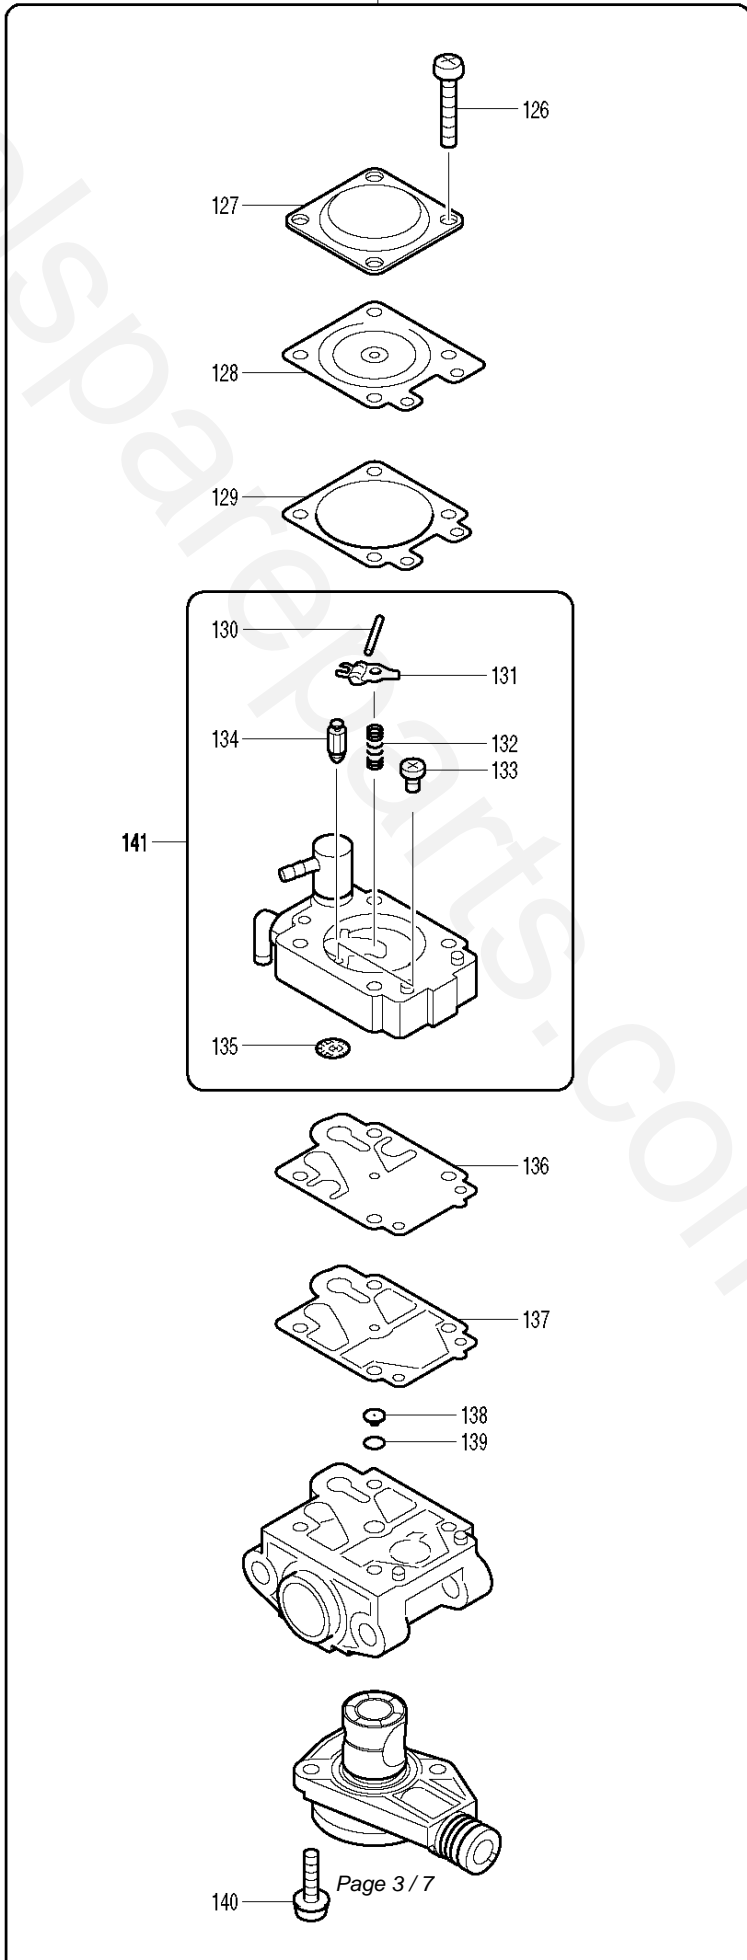

94

Model No: DCS231T

Parts List

ID	Part No	Name	Qty	Notes
1	154650-4	FRONT HAND GUARD COMPLETE	1	
2	810075-9	CAUTION LABEL	1	
3	233175-2	COMPRESSION SPRING 9	1	
4	163448-8	LINKPLATE COMPLETE	1	
5	231298-0	COMPRESSION SPRING 6	1	
6	418715-9	HAND GUARD COVER	1	
7	266020-6	TAPPING SCREW 4X12	2	
8	418736-1	SPRING COVER	1	
9	266020-6	TAPPING SCREW 4X12	4	
10	183946-6	SPROCKET COVER SET	1	
11	819221-1	MAKITA LOGO LABEL	1	
12	226590-7	HELICAL GEAR 17	1	
13	226534-7	HELICAL GEAR 8	1	
14	324464-7	ADJUST PIN	1	
15	252145-2	COLLARED HEX NUT M8	1	
16	345653-1	CHAIN SLIDER R	1	
17	266020-6	TAPPING SCREW 4X12	1	
18	265995-6	TAPPING SCREW 4X18	1	
19	418710-9	CHAIN CATCHER	1	
20	345652-3	CHAIN SLIDER L	1	
21	265995-6	TAPPING SCREW 4X18	1	
22	418707-8	OIL PUMP COVER	1	
23	421877-4	SPONGE 10	1	
24	421298-0	CHECK VALVE	1	
25	266007-8	TAPPING SCREW BIND PT 3X10	2	
26	418734-5	TOP COVER	1	
27	324477-8	DAMPER SPRING	1	
28	265995-6	TAPPING SCREW 4X18	2	
29	421874-0	BUFFER RUBBER	1	
30	153918-5	HOUSING COMPLETE	1	
31	168399-0	TANKCAP COMPLETE	2	
32	421875-8	GROMMET	1	
33	168396-6	BREATHER	1	
34	418700-2	BUFFLE PLATE	1	
35	422036-3	TUBE 3-70	1	
36	271422-3	KNOB 28	1	
37	168398-2	PRIMER PUMP	1	
38	422037-1	TUBE 3-140	1	
39	418711-7	TUBE JOINT	1	
40	265995-6	TAPPING SCREW 4X18	4	
41	418696-7	TOP HANDLE COVER	1	
42	163447-0	GASOLINE FILTER	1	
43	***	***	***	Click for Technical Bulletin 80967
44	418695-9	TOP HANDLE	1	
45	418703-6	CLEANER CASE COVER	1	
46	421872-4	AIR DUCT	1	