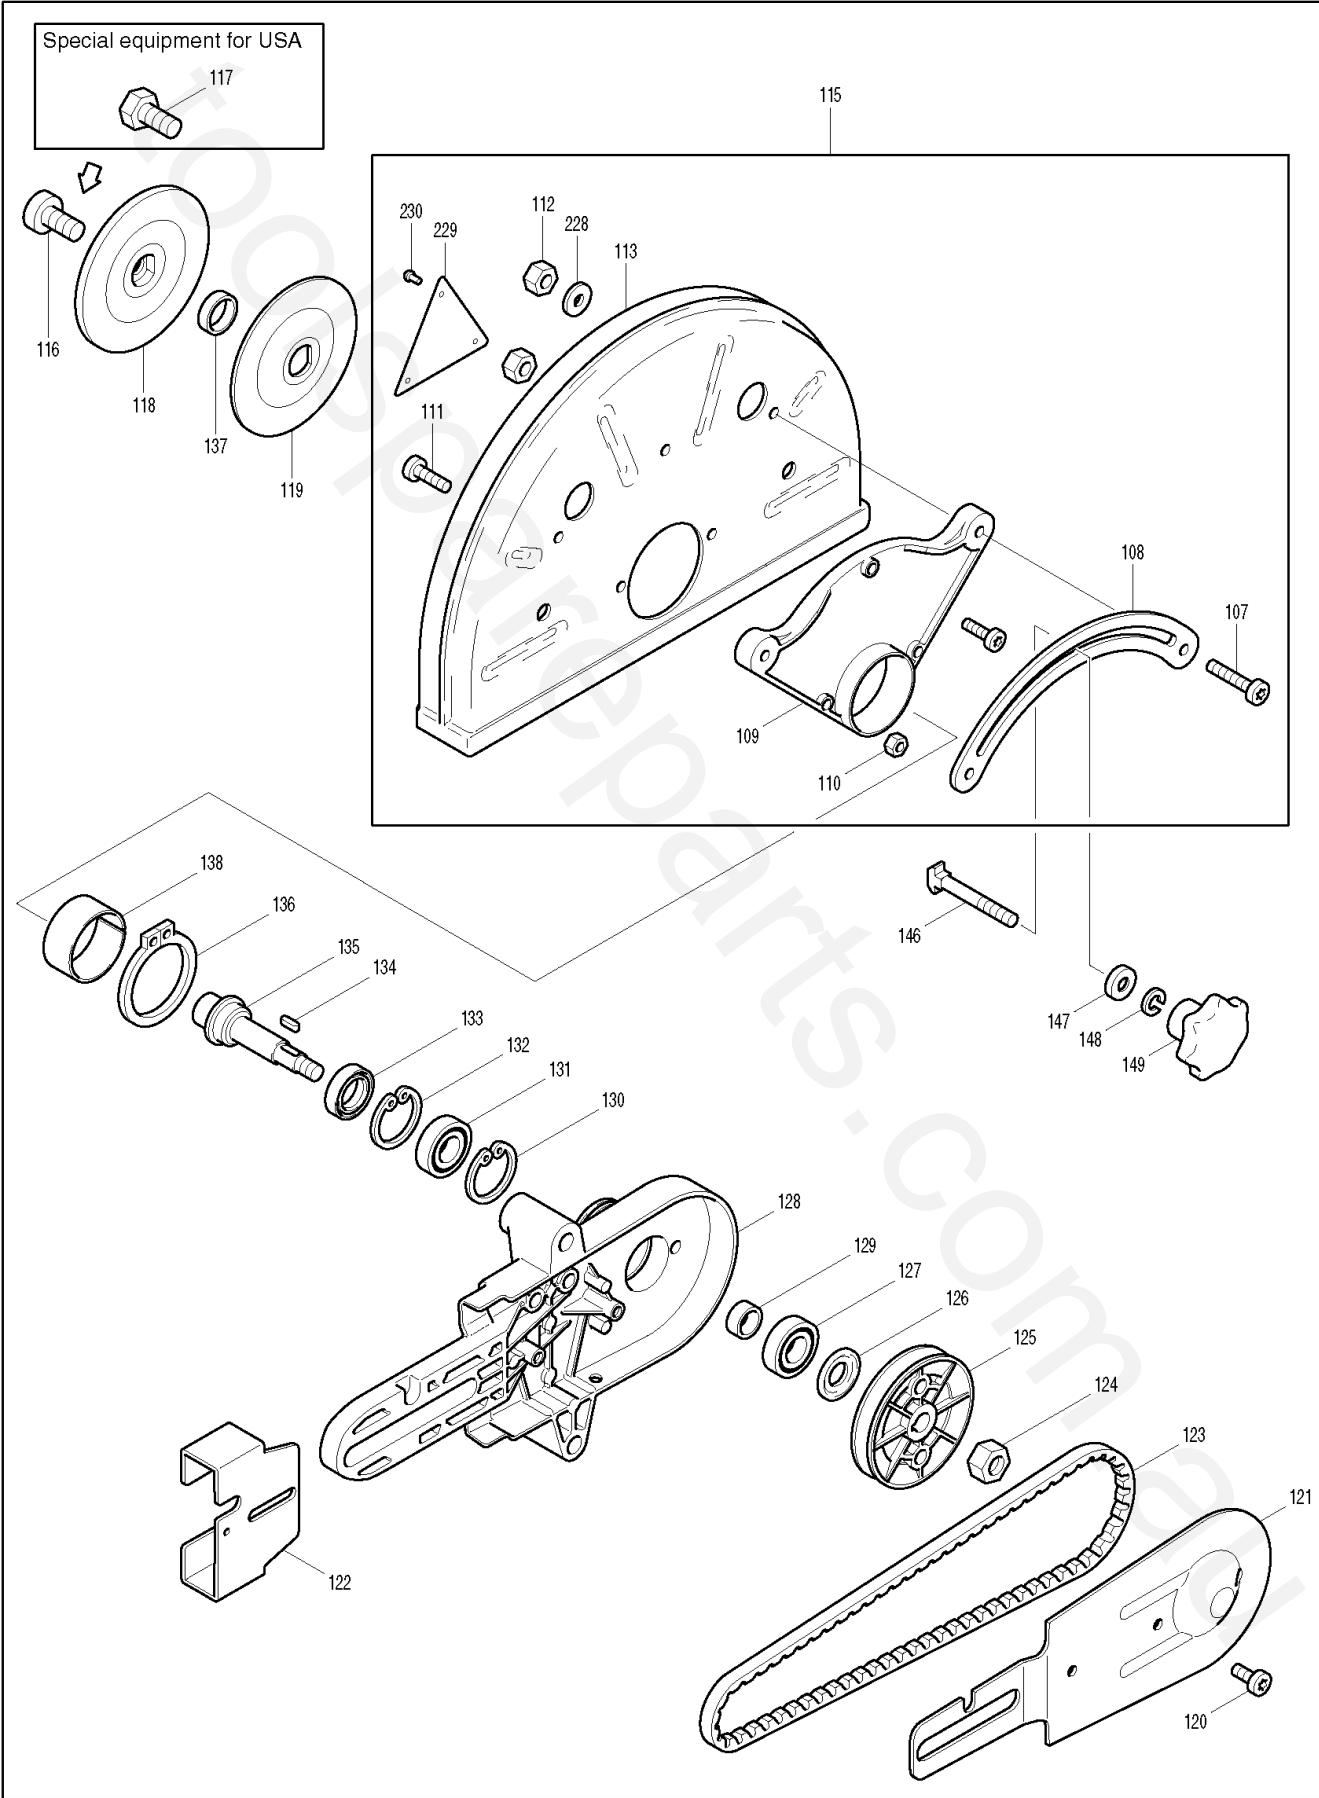

176

114

Model No: DPC7000

Parts List

ID	Part No	Name	Qty	Notes
1	123130200	CYLINDER/PISTON, CPL.	1	
2	122132100	PISTON CPL.	1	
3	123132020	PISTON RING	2	
4	031.132.020	PISTON PIN	1	
5	119.132.060	SPRING RING	2	
6	965521023	GASKET	1	
7	962.210.015	NEEDLE CAGE	1	
8	960.102.179	BALL BEARING 6203	2	
9	133120301	CRANKSHAFT ASS'Y	1	
10	939.630.370	KEY	1	
11	957.605.112	SHORT-CIRCUIT SWITCH CPL.	1	
12	908.005.305	FILLSTER HEAD SCREW M5X30	1	
13	908.005.305	FILLSTER HEAD SCREW M5X30	4	
14	962.900.054	RADIAL RING	1	
16	908006205	SCREW M6X20	4	
17	031111630	CRANKCASE, MAG. SIDE	1	
18	965551051	FILLISTER HEAD SCREW M6X70	1	
19	926206000	SPRING WASHER	1	
20	123213010	SQUARE NUT WITH PIVOT	1	
21	924306400	WASHER	1	
22	922.606.000	SAFETY NUT	1	
23	905810354	GUDGEON M10X35	1	
24	031111650	CRANKCASE. CLUTCH SIDE	1	
25	936.430.160	SPIRAL CLAMPING PIN	1	
26	965518013	GASKET	1	
27	965.401.011	RUBBER BUSHING	1	
28	031150730	CHOKE SHAFT	1	
30	962900051	RADIAL RING	1	
31	123310011	TUBLAR HANDLE	1	
32	144310072	STRENGTHENING PIECE	1	
33	908006205	SCREW M6X20	2	
34	122310051	STRENGTHENING PIECE	1	
35	119117300	GRIP ASSY.	1	
36	965.451.750	BUTTON	1	
37	965.551.160	PRESSURE SPRING	1	
38	965.551.150	STOP PIN	1	
39	119117030	CATCH LEVER	1	
40	935940240	CYRINDRICAL PIN	1	
41	119117052	SPRING	1	
42	119117041	SPRING	1	
43	935950400	CYLINDRICAL PIN	1	
44	119117021	THROTTLE LEVER	1	
45	920.205.000	HEXAGONAL NUT M5	2	
46	908.005.305	FILLSTER HEAD SCREW M5X30	2	
47	122117054	THROTTLE LINKAGE	1	
48	965402750	PACKING RING	1	