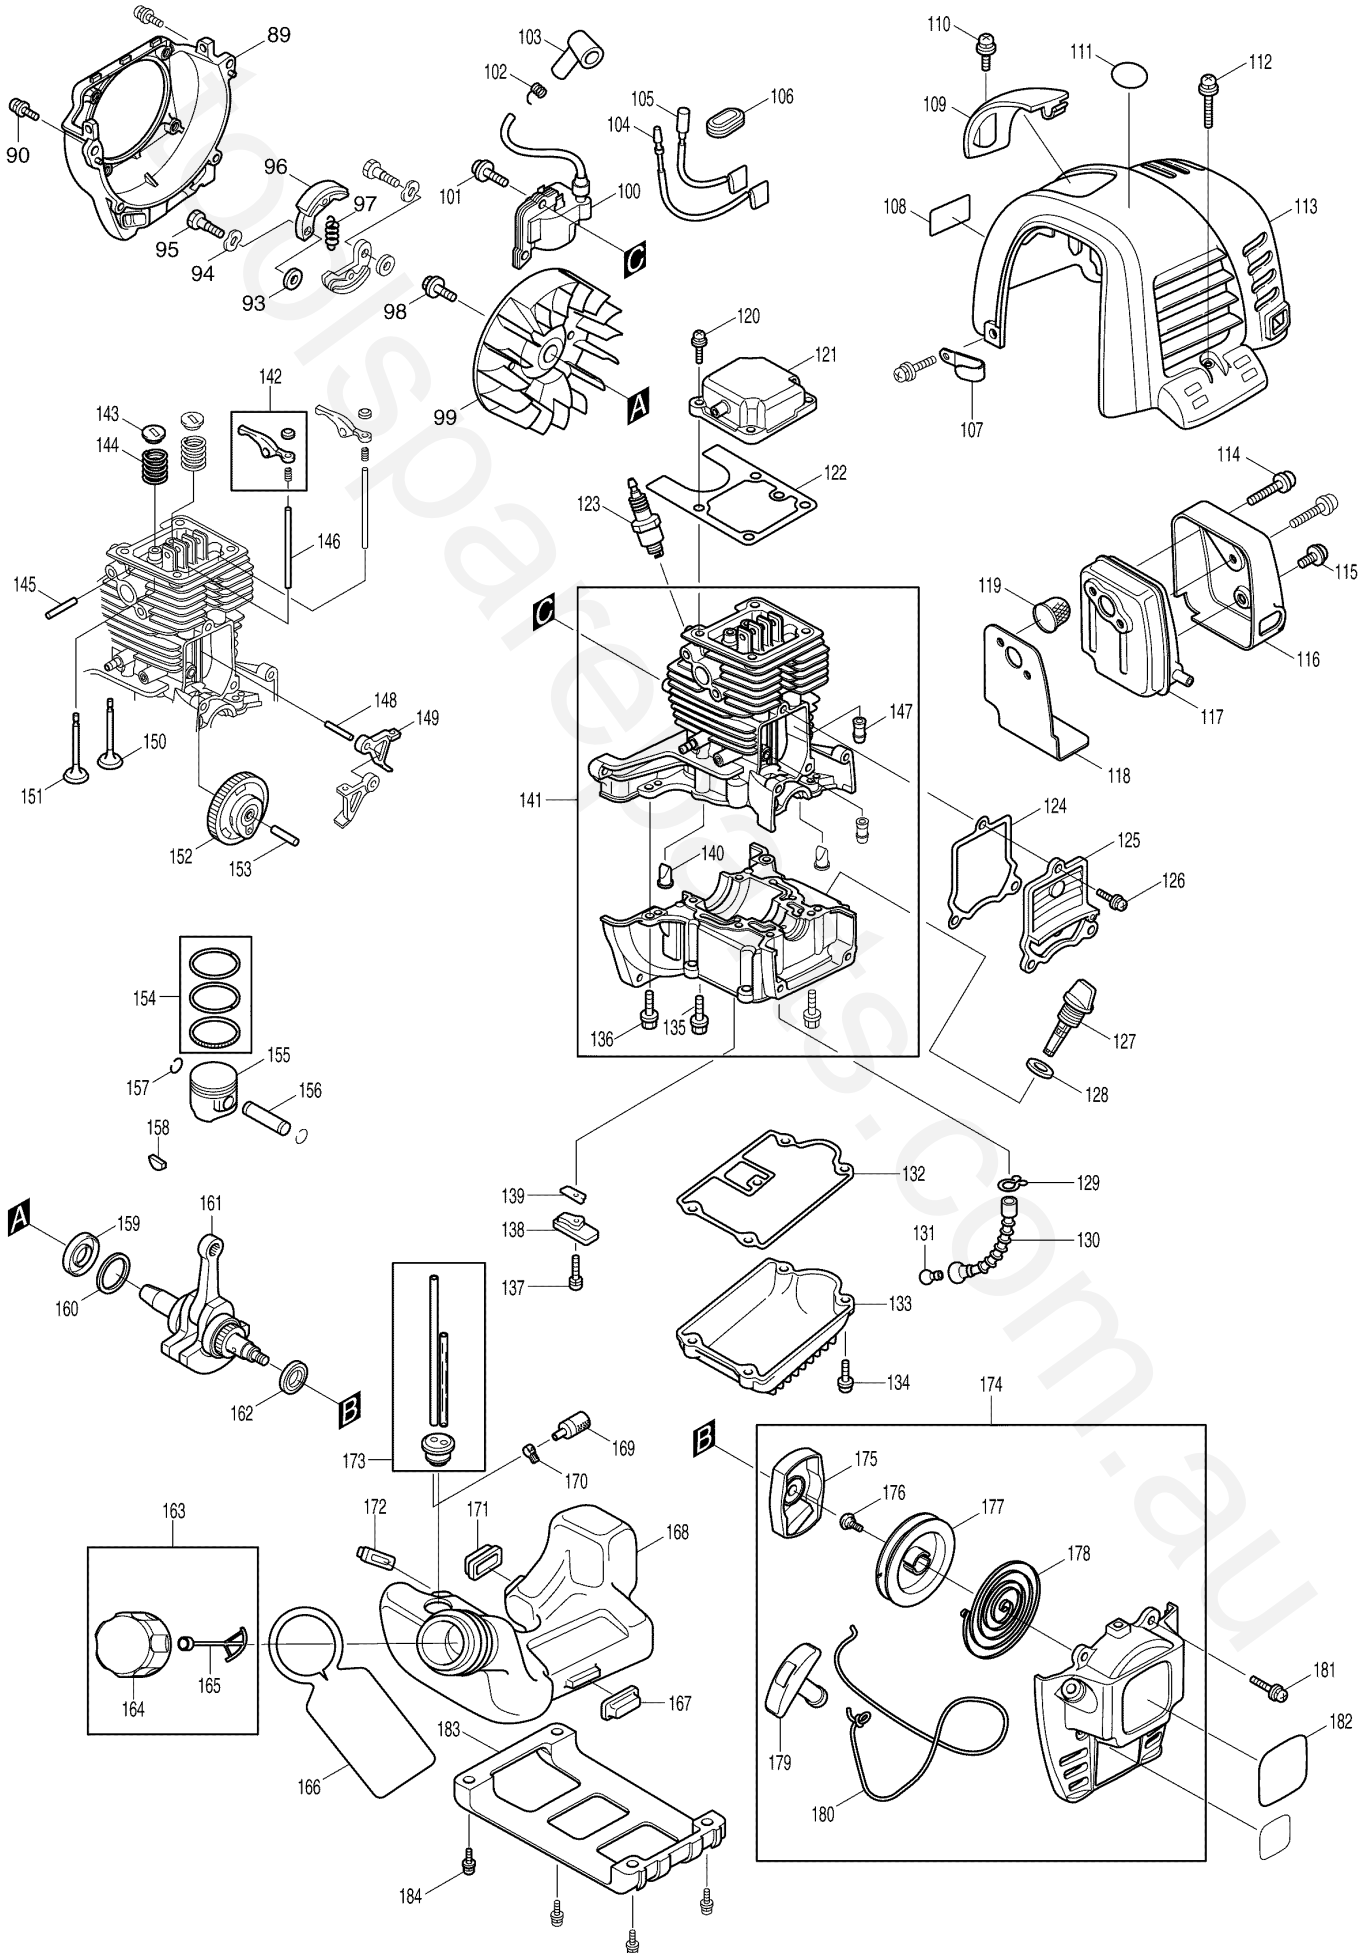

74

Model No: EBH341U

Parts List

ID	Part No	Name	Qty	Notes
1	961057-5	RETAINING RING S-17	1	
2	922331-6	HEX. SOCKET HEAD BOLT M6X20	4	
3	318421-5	CLUTCH CASE	1	
4	451157-4	SPACER	1	
5	211338-0	BALL BEARINNG 6003LLU	1	
6	962153-2	RETAINING RING R-35	1	
7	165577-3	CLUTCH DRUM	1	
8	195144-0	STAND SET	1	
9	911218-7	PAN HEAD SCREW M5X14	2	
10	961151-3	RETAINING RING S-32	1	
11	424204-4	DAMPER	1	
12	318453-2	PIPE RETAINER	1	
13	922231-0	HEX. SOCKET HEAD BOLT M5X20	3	
14	318454-0	PIPE BRACKET	1	
15	922331-6	HEX. SOCKET HEAD BOLT M6X20	1	
16	922201-9	HEX. SOCKET HEAD BOLT M5X8	1	
17	443146-3	FELT RING 8	1	
18	922341-3	HEX. SOCKET HEAD BOLT M6X25	2	
19	318422-3	PIPE CLAMP	1	
20	318423-1	PIPE HOLDER	1	
21	233202-5	COMPRESSION SPRING 20	1	
22	318424-9	HANDLE HOLDER	1	
23	318425-7	HANDLE CLAMP	1	
24	***	***	***	Click for Technical Bulletin 96348
25	922256-4	HEX. SOCKET HEAD BOLT M5X35	1	
26	266326-2	TAPPING SCREW 4X18	1	
27	***	***	***	Click for Technical Bulletin Y05554
28	***	***	***	Click for Technical Bulletin Y05554
29	331863-6	HANDLE 22	1	
31	922256-4	HEX. SOCKET HEAD BOLT M5X35	1	
32	451525-1	WIRE CLAMP	2	
33	325675-7	SHAFT	1	
34	810512-3	CAUTION LABEL	1	
35	***	***	***	Click for Technical Bulletin 98086
36	140042-3	SHAFT PIPE COMPLETE	1	
41	125558-9	HANGER ASSEMBLY	1	
45	922233-6	HEX SOCKET HEAD BOLT M5X20	1	
47	***	***	***	Click for Technical Bulletin 88011
48	266326-2	TAPPING SCREW 4X18	1	
49	346074-0	CUTTER	1	
50	***	***	***	Click for Technical Bulletin 88011
51	346072-4	PROTECTOR CLAMP	1	
52	451090-0	PROTECTOR COVER	1	
53	***	***	***	Click for Technical Bulletin 87170
54	922218-2	H.S.H.BOLT M5X14 WITH WR	2	
55	***	***	***	Click for Technical Bulletin 97835