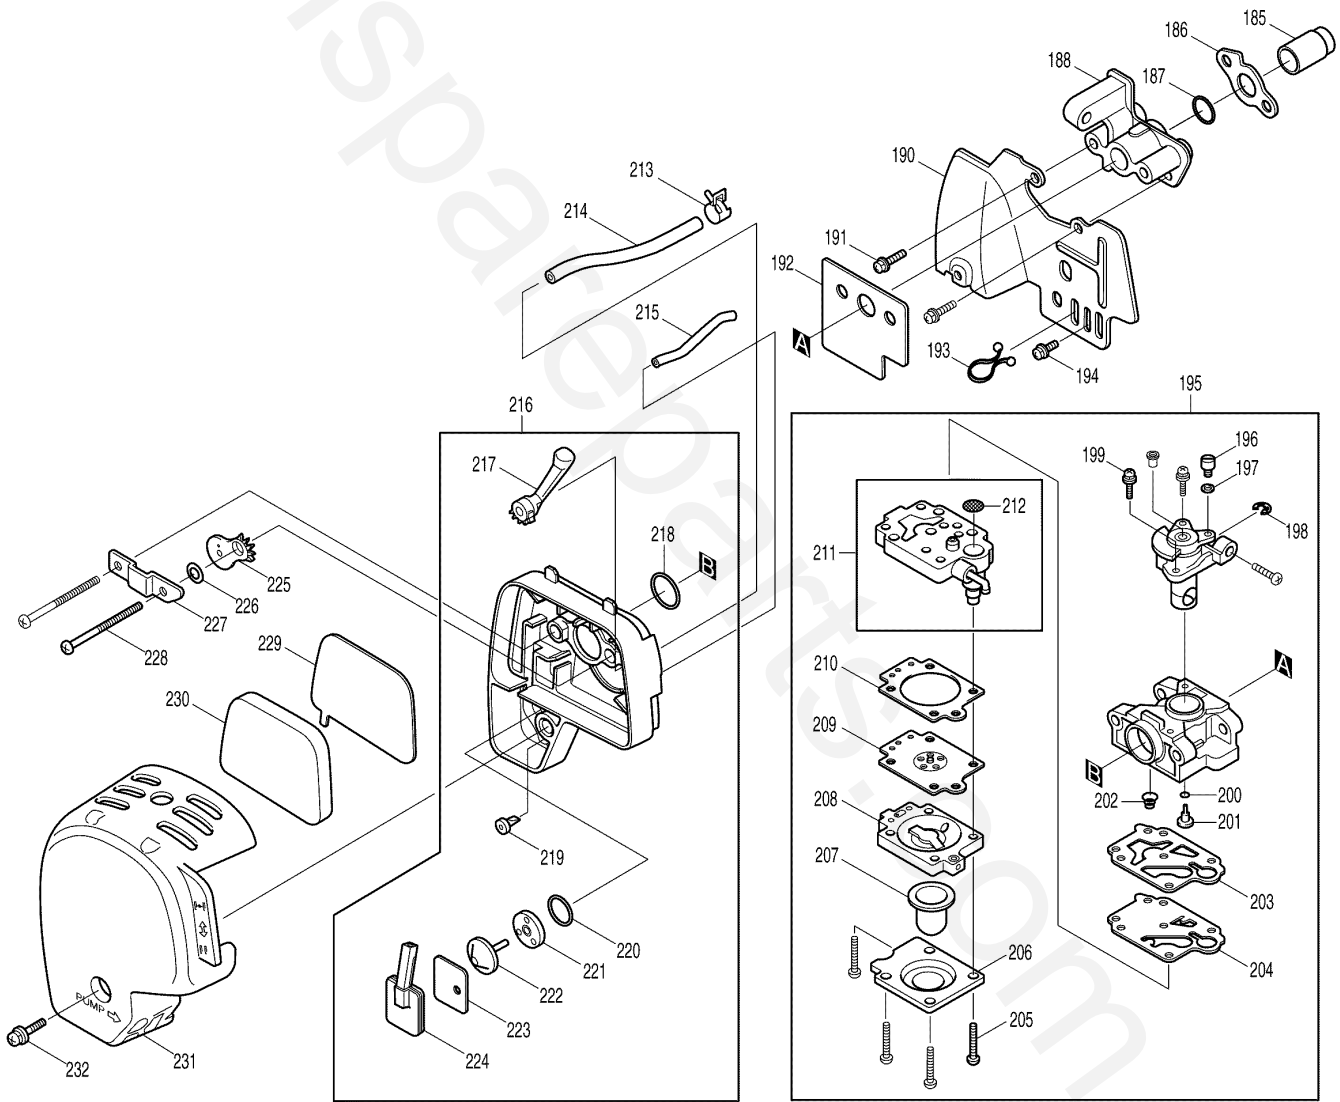

74

Model No: EBH341U

Parts List

ID	Part No	Name	Qty	Notes
1	961057-5	RETAINING RING S-17	1	
2	922331-6	HEX. SOCKET HEAD BOLT M6X20	4	
3	318421-5	CLUTCH CASE	1	
4	451157-4	SPACER	1	
5	211338-0	BALL BEARINNG 6003LLU	1	
6	962153-2	RETAINING RING R-35	1	
7	165577-3	CLUTCH DRUM	1	
8	195144-0	STAND SET	1	
9	911218-7	PAN HEAD SCREW M5X14	2	
10	961151-3	RETAINING RING S-32	1	
11	424204-4	DAMPER	1	
12	318453-2	PIPE RETAINER	1	
13	922231-0	HEX. SOCKET HEAD BOLT M5X20	3	
14	318454-0	PIPE BRACKET	1	
15	922331-6	HEX. SOCKET HEAD BOLT M6X20	1	
16	922201-9	HEX. SOCKET HEAD BOLT M5X8	1	
17	443146-3	FELT RING 8	1	
18	922341-3	HEX. SOCKET HEAD BOLT M6X25	2	
19	318422-3	PIPE CLAMP	1	
20	318423-1	PIPE HOLDER	1	
21	233202-5	COMPRESSION SPRING 20	1	
22	318424-9	HANDLE HOLDER	1	
23	318425-7	HANDLE CLAMP	1	
24	***	***	***	Click for Technical Bulletin 96348
25	922256-4	HEX. SOCKET HEAD BOLT M5X35	1	
26	266326-2	TAPPING SCREW 4X18	1	
27	***	***	***	Click for Technical Bulletin Y05554
28	***	***	***	Click for Technical Bulletin Y05554
29	331863-6	HANDLE 22	1	
31	922256-4	HEX. SOCKET HEAD BOLT M5X35	1	
32	451525-1	WIRE CLAMP	2	
33	325675-7	SHAFT	1	
34	810512-3	CAUTION LABEL	1	
35	***	***	***	Click for Technical Bulletin 98086
36	140042-3	SHAFT PIPE COMPLETE	1	
41	125558-9	HANGER ASSEMBLY	1	
45	922233-6	HEX SOCKET HEAD BOLT M5X20	1	
47	***	***	***	Click for Technical Bulletin 88011
48	266326-2	TAPPING SCREW 4X18	1	
49	346074-0	CUTTER	1	
50	***	***	***	Click for Technical Bulletin 88011
51	346072-4	PROTECTOR CLAMP	1	
52	451090-0	PROTECTOR COVER	1	
53	***	***	***	Click for Technical Bulletin 87170
54	922218-2	H.S.H.BOLT M5X14 WITH WR	2	
55	***	***	***	Click for Technical Bulletin 97835