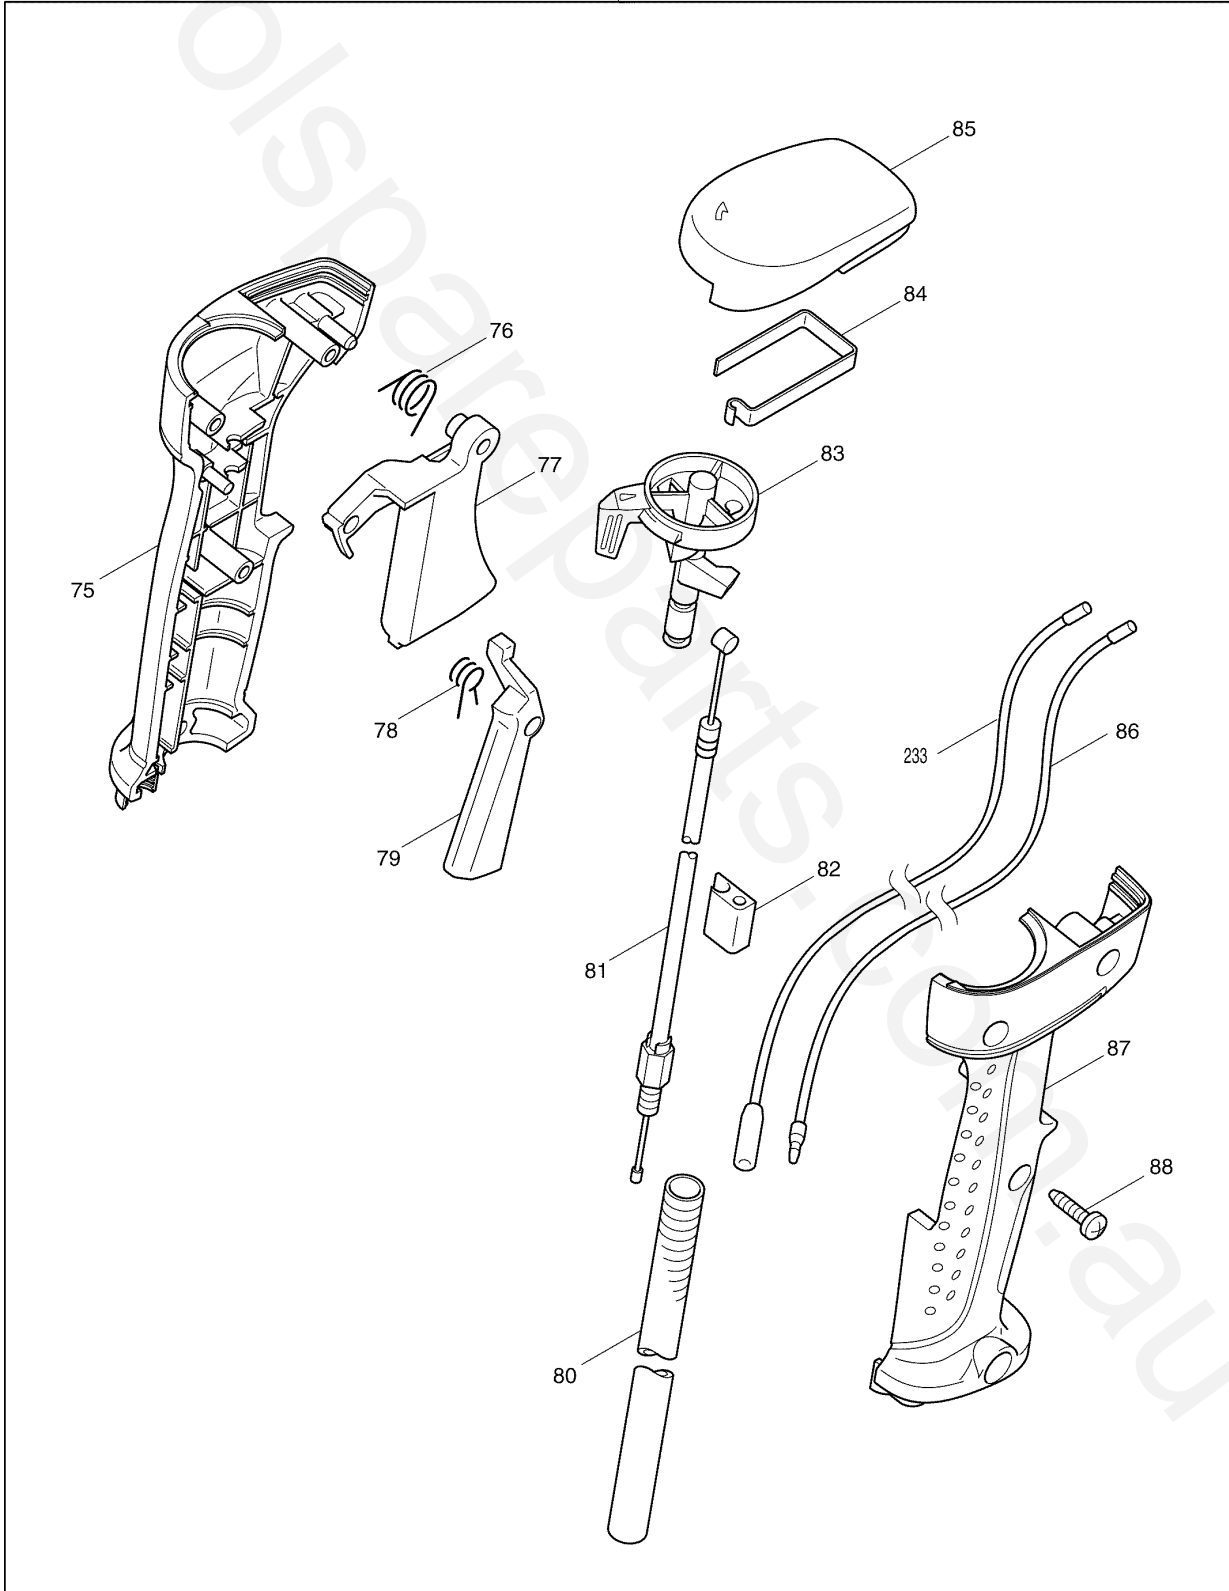

74

Model No: EBH341U

Parts List

ID	Part No	Name	Qty	Notes
1	961057-5	RETAINING RING S-17	1	
2	922331-6	HEX. SOCKET HEAD BOLT M6X20	4	
3	318421-5	CLUTCH CASE	1	
4	451157-4	SPACER	1	
5	211338-0	BALL BEARINNG 6003LLU	1	
6	962153-2	RETAINING RING R-35	1	
7	165577-3	CLUTCH DRUM	1	
8	195144-0	STAND SET	1	
9	911218-7	PAN HEAD SCREW M5X14	2	
10	961151-3	RETAINING RING S-32	1	
11	424204-4	DAMPER	1	
12	318453-2	PIPE RETAINER	1	
13	922231-0	HEX. SOCKET HEAD BOLT M5X20	3	
14	318454-0	PIPE BRACKET	1	
15	922331-6	HEX. SOCKET HEAD BOLT M6X20	1	
16	922201-9	HEX. SOCKET HEAD BOLT M5X8	1	
17	443146-3	FELT RING 8	1	
18	922341-3	HEX. SOCKET HEAD BOLT M6X25	2	
19	318422-3	PIPE CLAMP	1	
20	318423-1	PIPE HOLDER	1	
21	233202-5	COMPRESSION SPRING 20	1	
22	318424-9	HANDLE HOLDER	1	
23	318425-7	HANDLE CLAMP	1	
24	***	***	***	Click for Technical Bulletin 96348
25	922256-4	HEX. SOCKET HEAD BOLT M5X35	1	
26	266326-2	TAPPING SCREW 4X18	1	
27	***	***	***	Click for Technical Bulletin Y05554
28	***	***	***	Click for Technical Bulletin Y05554
29	331863-6	HANDLE 22	1	
31	922256-4	HEX. SOCKET HEAD BOLT M5X35	1	
32	451525-1	WIRE CLAMP	2	
33	325675-7	SHAFT	1	
34	810512-3	CAUTION LABEL	1	
35	***	***	***	Click for Technical Bulletin 98086
36	140042-3	SHAFT PIPE COMPLETE	1	
41	125558-9	HANGER ASSEMBLY	1	
45	922233-6	HEX SOCKET HEAD BOLT M5X20	1	
47	***	***	***	Click for Technical Bulletin 88011
48	266326-2	TAPPING SCREW 4X18	1	
49	346074-0	CUTTER	1	
50	***	***	***	Click for Technical Bulletin 88011
51	346072-4	PROTECTOR CLAMP	1	
52	451090-0	PROTECTOR COVER	1	
53	***	***	***	Click for Technical Bulletin 87170
54	922218-2	H.S.H.BOLT M5X14 WITH WR	2	
55	***	***	***	Click for Technical Bulletin 97835