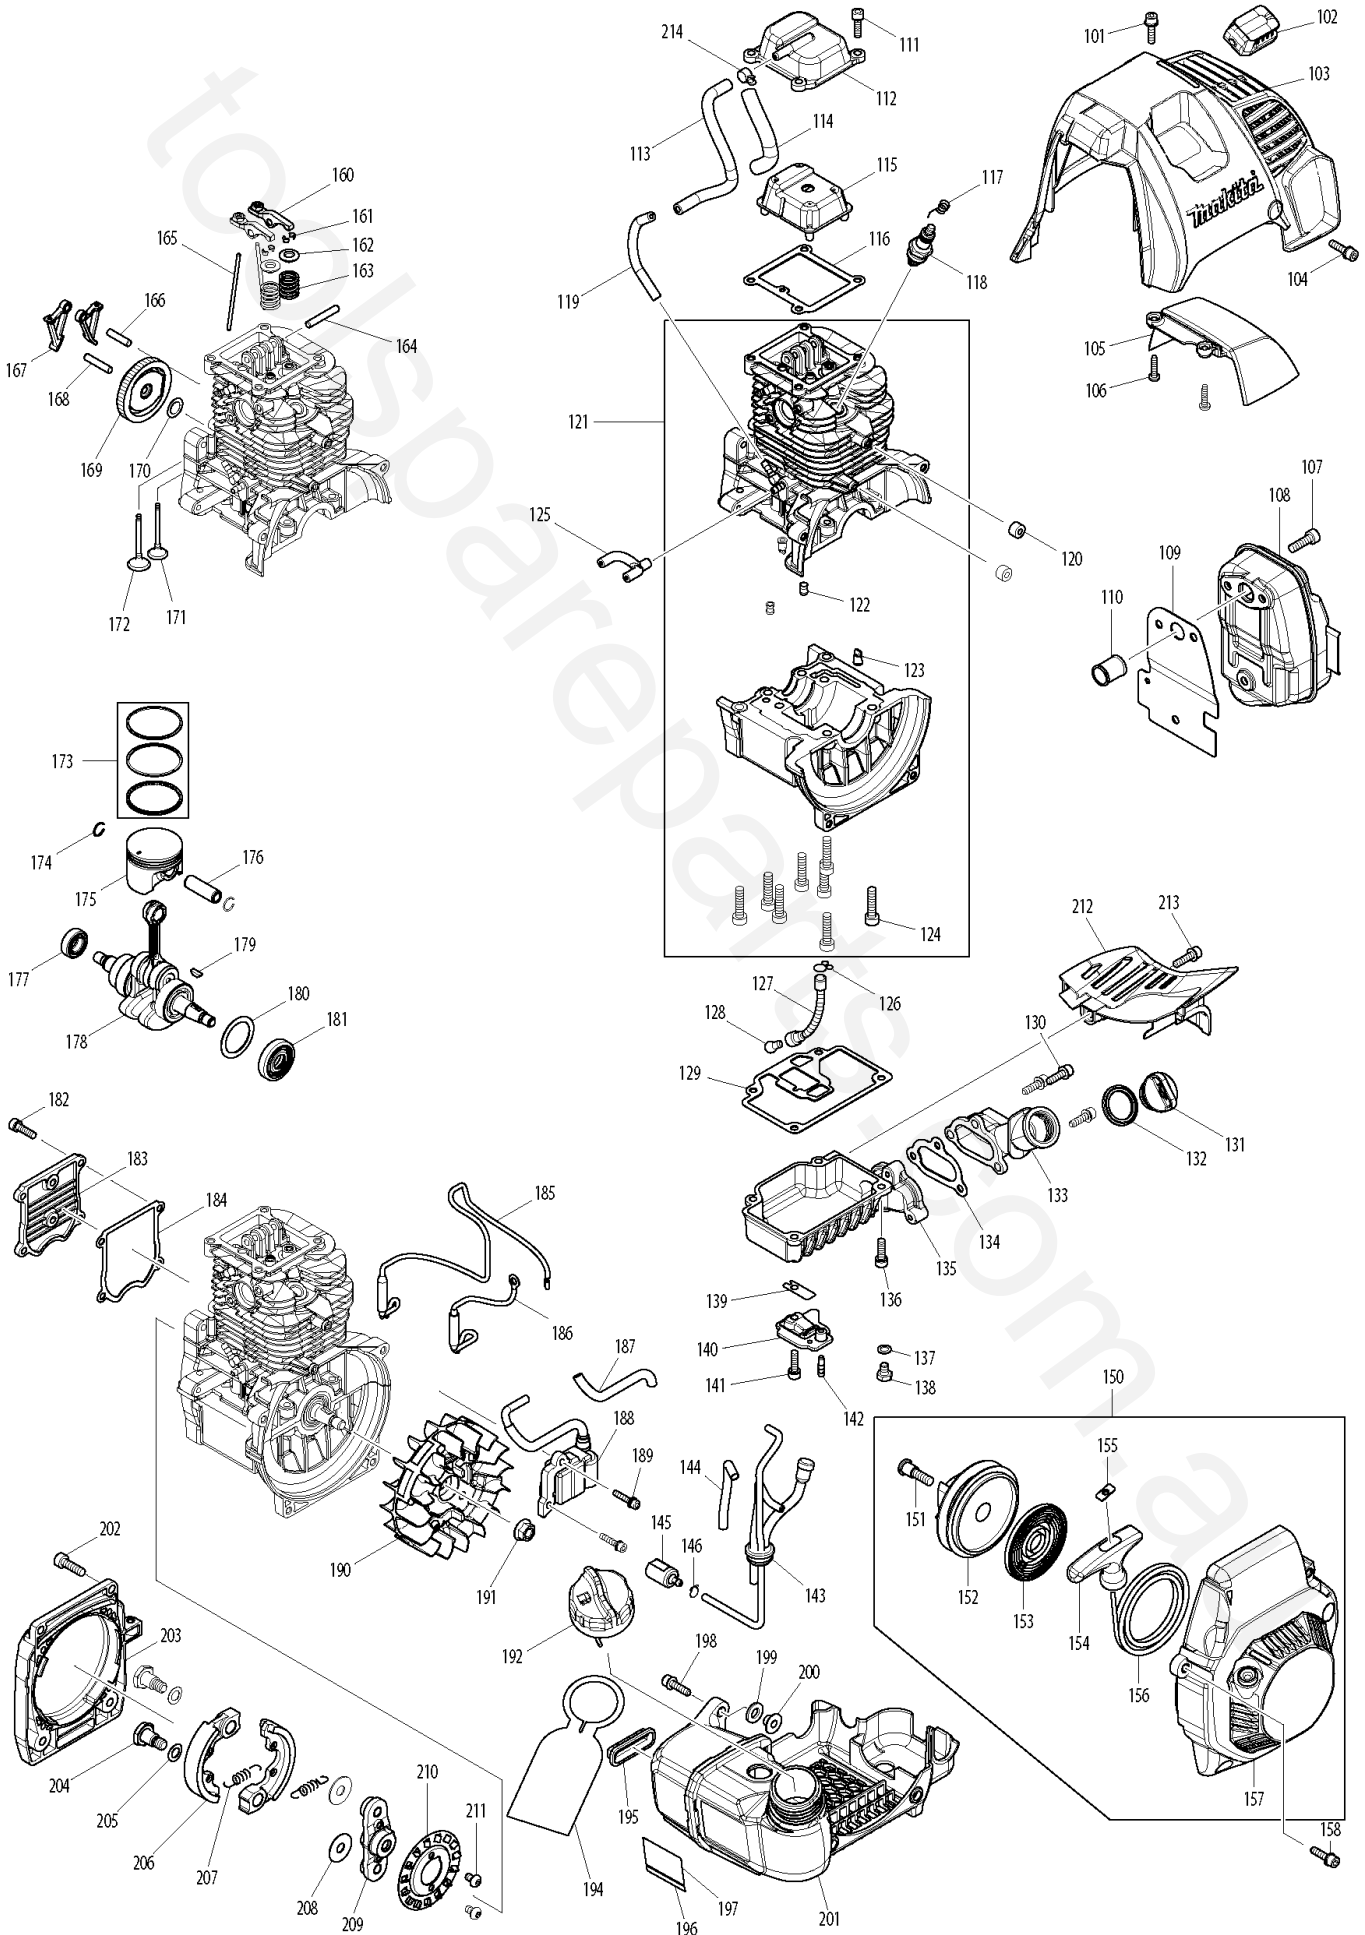

74

Model No: EM4351UH

Parts List

ID	Part No	Name	Qty	Notes
1	168712-2	CLUTCH DRUM	1	
2	962201-7	RETAINING RING (INT) R-42	1	
3	211387-7	BALL BEARING 6004LLU	1	
4	961090-7	RETAINING RING (EXT) WR-20	1	
5	318849-7	CLUTCH CASE	1	
6	922331-6	HEX. SOCKET HEAD BOLT M6X20	4	
7	424488-4	BUFFER RUBBER	2	
8	922201-9	HEX. SOCKET HEAD BOLT M5X8	1	
9	922351-0	HEX. SOCKET HEAD BOLT M6X30	1	
10	453525-7	HANGER	1	
11	346572-4	HANGER HOLDER L	1	
12	346571-6	HANGER HOLDER R	1	
13	265991-4	HEX. SOCKET HEAD BOLT	1	
14	168796-0	KNOB 57	1	
15	318425-7	HANDLE CLAMP	1	
17	318860-9	HANDLE HOLDER	1	
18	233309-7	COMPRESSION SPRING 17	1	
19	453526-5	PIPE HOUSING	1	
20	453528-1	HOUSING HOLDER	1	
21	922226-3	HEX. SOCKET HEAD BOLT M5X18	1	
22	346590-2	PIPE CLAMP 33	1	
23	424488-4	BUFFER RUBBER	2	
24	266429-2	TAPPING SCREW 3X16	2	
25	453527-3	HOUSING COVER	1	
26	819312-8	MAKITA LOGO LABEL	1	
27	898808-2	CAUTION LABEL	1	
28	814K97-7	SERIAL NO. LABEL	1	
29	141335-1	SHAFT PIPE COMPLETE	1	
30	443146-3	FELT RING 8	1	
31	326153-0	SHAFT	1	
32	141584-0	HANDLE COMPLETE	1	
33	911256-9	PAN HEAD SCREW M5X35	1	
46	413143-3	WASHER	2	
47	452259-9	PROTECTOR	1	
48	266326-2	TAPPING SCREW 4X18	1	
49	346074-0	CUTTER	1	
50	135398-7	PROTECTOR EXTENSION ASSY	1	
51	346072-4	PROTECTOR CLAMP	1	
52	451090-0	PROTECTOR COVER	1	
53	266579-3	HEX SOCKET HEAD BOLT M6X30	2	
54	266865-2	H.S.H.BOLT M5X14 WITH WR	2	
55	126260-7	GEAR CASE ASSEMBLY	1	
56	213459-4	O RING 32	1	
57	188865-1	CUTTER SHAFT SET	1	
58	211064-1	BALL BEARING 6000	1	
59	211062-5	BALL BEARING 6000ZZ	1	