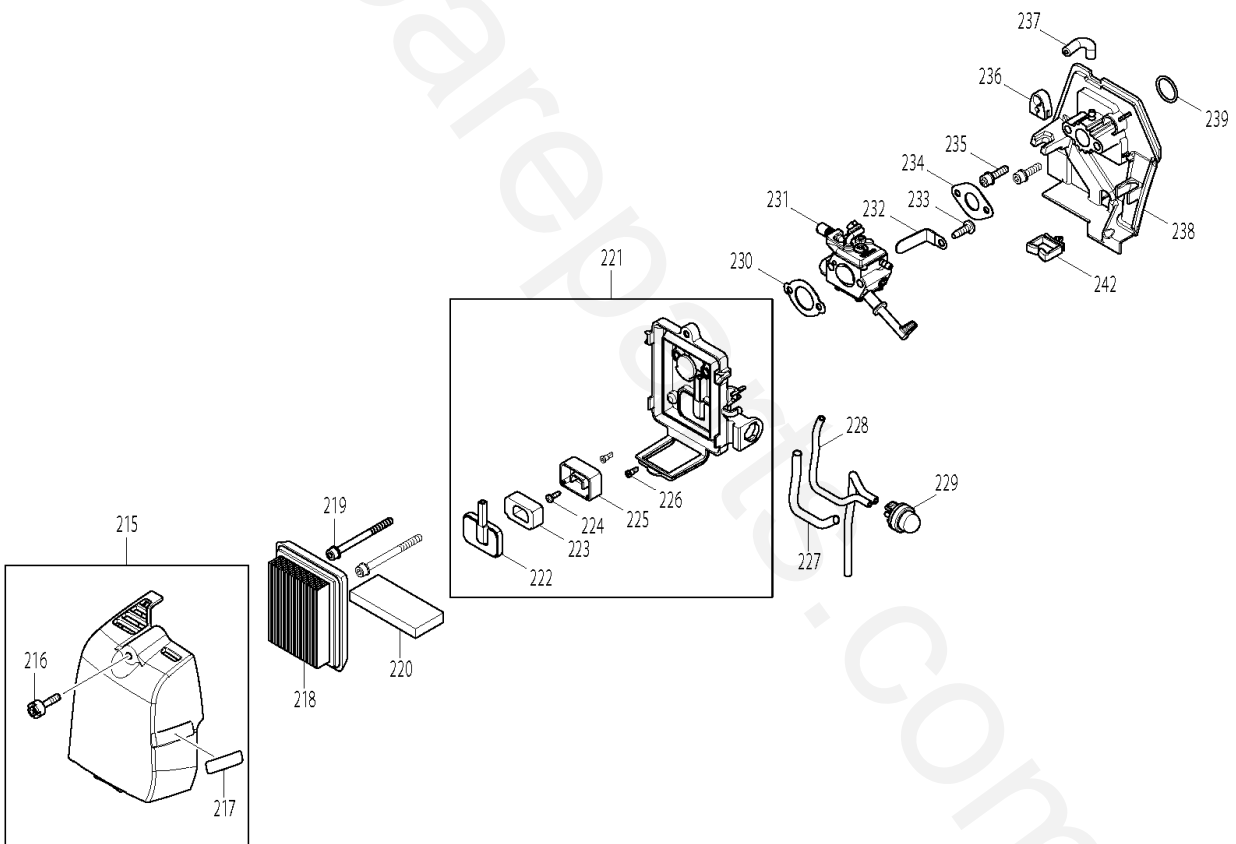

74

Model No: EM4351UH

Parts List

ID	Part No	Name	Qty	Notes
1	168712-2	CLUTCH DRUM	1	
2	962201-7	RETAINING RING (INT) R-42	1	
3	211387-7	BALL BEARING 6004LLU	1	
4	961090-7	RETAINING RING (EXT) WR-20	1	
5	318849-7	CLUTCH CASE	1	
6	922331-6	HEX. SOCKET HEAD BOLT M6X20	4	
7	424488-4	BUFFER RUBBER	2	
8	922201-9	HEX. SOCKET HEAD BOLT M5X8	1	
9	922351-0	HEX. SOCKET HEAD BOLT M6X30	1	
10	453525-7	HANGER	1	
11	346572-4	HANGER HOLDER L	1	
12	346571-6	HANGER HOLDER R	1	
13	265991-4	HEX. SOCKET HEAD BOLT	1	
14	168796-0	KNOB 57	1	
15	318425-7	HANDLE CLAMP	1	
17	318860-9	HANDLE HOLDER	1	
18	233309-7	COMPRESSION SPRING 17	1	
19	453526-5	PIPE HOUSING	1	
20	453528-1	HOUSING HOLDER	1	
21	922226-3	HEX. SOCKET HEAD BOLT M5X18	1	
22	346590-2	PIPE CLAMP 33	1	
23	424488-4	BUFFER RUBBER	2	
24	266429-2	TAPPING SCREW 3X16	2	
25	453527-3	HOUSING COVER	1	
26	819312-8	MAKITA LOGO LABEL	1	
27	898808-2	CAUTION LABEL	1	
28	814K97-7	SERIAL NO. LABEL	1	
29	141335-1	SHAFT PIPE COMPLETE	1	
30	443146-3	FELT RING 8	1	
31	326153-0	SHAFT	1	
32	141584-0	HANDLE COMPLETE	1	
33	911256-9	PAN HEAD SCREW M5X35	1	
46	413143-3	WASHER	2	
47	452259-9	PROTECTOR	1	
48	266326-2	TAPPING SCREW 4X18	1	
49	346074-0	CUTTER	1	
50	135398-7	PROTECTOR EXTENSION ASSY	1	
51	346072-4	PROTECTOR CLAMP	1	
52	451090-0	PROTECTOR COVER	1	
53	266579-3	HEX SOCKET HEAD BOLT M6X30	2	
54	266865-2	H.S.H.BOLT M5X14 WITH WR	2	
55	126260-7	GEAR CASE ASSEMBLY	1	
56	213459-4	O RING 32	1	
57	188865-1	CUTTER SHAFT SET	1	
58	211064-1	BALL BEARING 6000	1	
59	211062-5	BALL BEARING 6000ZZ	1	