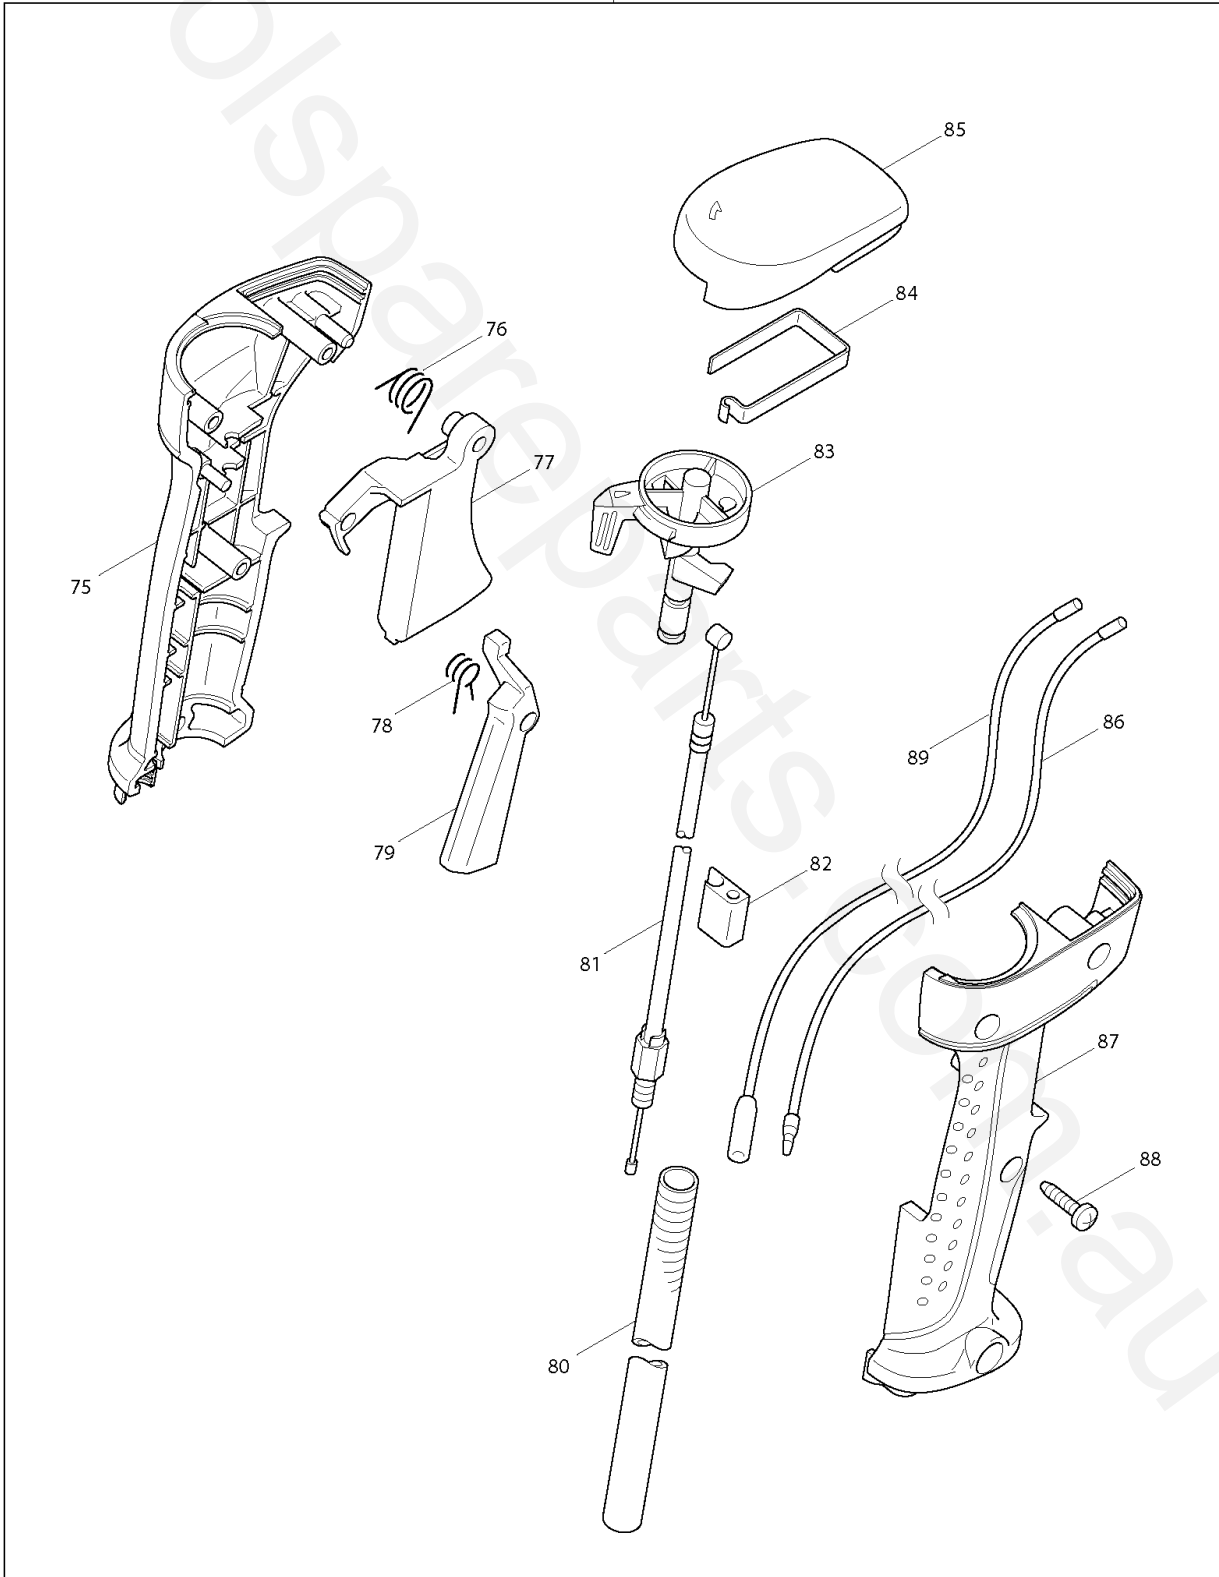

74

Model No: EM4351UH

Parts List

ID	Part No	Name	Qty	Notes
1	168712-2	CLUTCH DRUM	1	
2	962201-7	RETAINING RING (INT) R-42	1	
3	211387-7	BALL BEARING 6004LLU	1	
4	961090-7	RETAINING RING (EXT) WR-20	1	
5	318849-7	CLUTCH CASE	1	
6	922331-6	HEX. SOCKET HEAD BOLT M6X20	4	
7	424488-4	BUFFER RUBBER	2	
8	922201-9	HEX. SOCKET HEAD BOLT M5X8	1	
9	922351-0	HEX. SOCKET HEAD BOLT M6X30	1	
10	453525-7	HANGER	1	
11	346572-4	HANGER HOLDER L	1	
12	346571-6	HANGER HOLDER R	1	
13	265991-4	HEX. SOCKET HEAD BOLT	1	
14	168796-0	KNOB 57	1	
15	318425-7	HANDLE CLAMP	1	
17	318860-9	HANDLE HOLDER	1	
18	233309-7	COMPRESSION SPRING 17	1	
19	453526-5	PIPE HOUSING	1	
20	453528-1	HOUSING HOLDER	1	
21	922226-3	HEX. SOCKET HEAD BOLT M5X18	1	
22	346590-2	PIPE CLAMP 33	1	
23	424488-4	BUFFER RUBBER	2	
24	266429-2	TAPPING SCREW 3X16	2	
25	453527-3	HOUSING COVER	1	
26	819312-8	MAKITA LOGO LABEL	1	
27	898808-2	CAUTION LABEL	1	
28	814K97-7	SERIAL NO. LABEL	1	
29	141335-1	SHAFT PIPE COMPLETE	1	
30	443146-3	FELT RING 8	1	
31	326153-0	SHAFT	1	
32	141584-0	HANDLE COMPLETE	1	
33	911256-9	PAN HEAD SCREW M5X35	1	
46	413143-3	WASHER	2	
47	452259-9	PROTECTOR	1	
48	266326-2	TAPPING SCREW 4X18	1	
49	346074-0	CUTTER	1	
50	135398-7	PROTECTOR EXTENSION ASSY	1	
51	346072-4	PROTECTOR CLAMP	1	
52	451090-0	PROTECTOR COVER	1	
53	266579-3	HEX SOCKET HEAD BOLT M6X30	2	
54	266865-2	H.S.H.BOLT M5X14 WITH WR	2	
55	126260-7	GEAR CASE ASSEMBLY	1	
56	213459-4	O RING 32	1	
57	188865-1	CUTTER SHAFT SET	1	
58	211064-1	BALL BEARING 6000	1	
59	211062-5	BALL BEARING 6000ZZ	1	