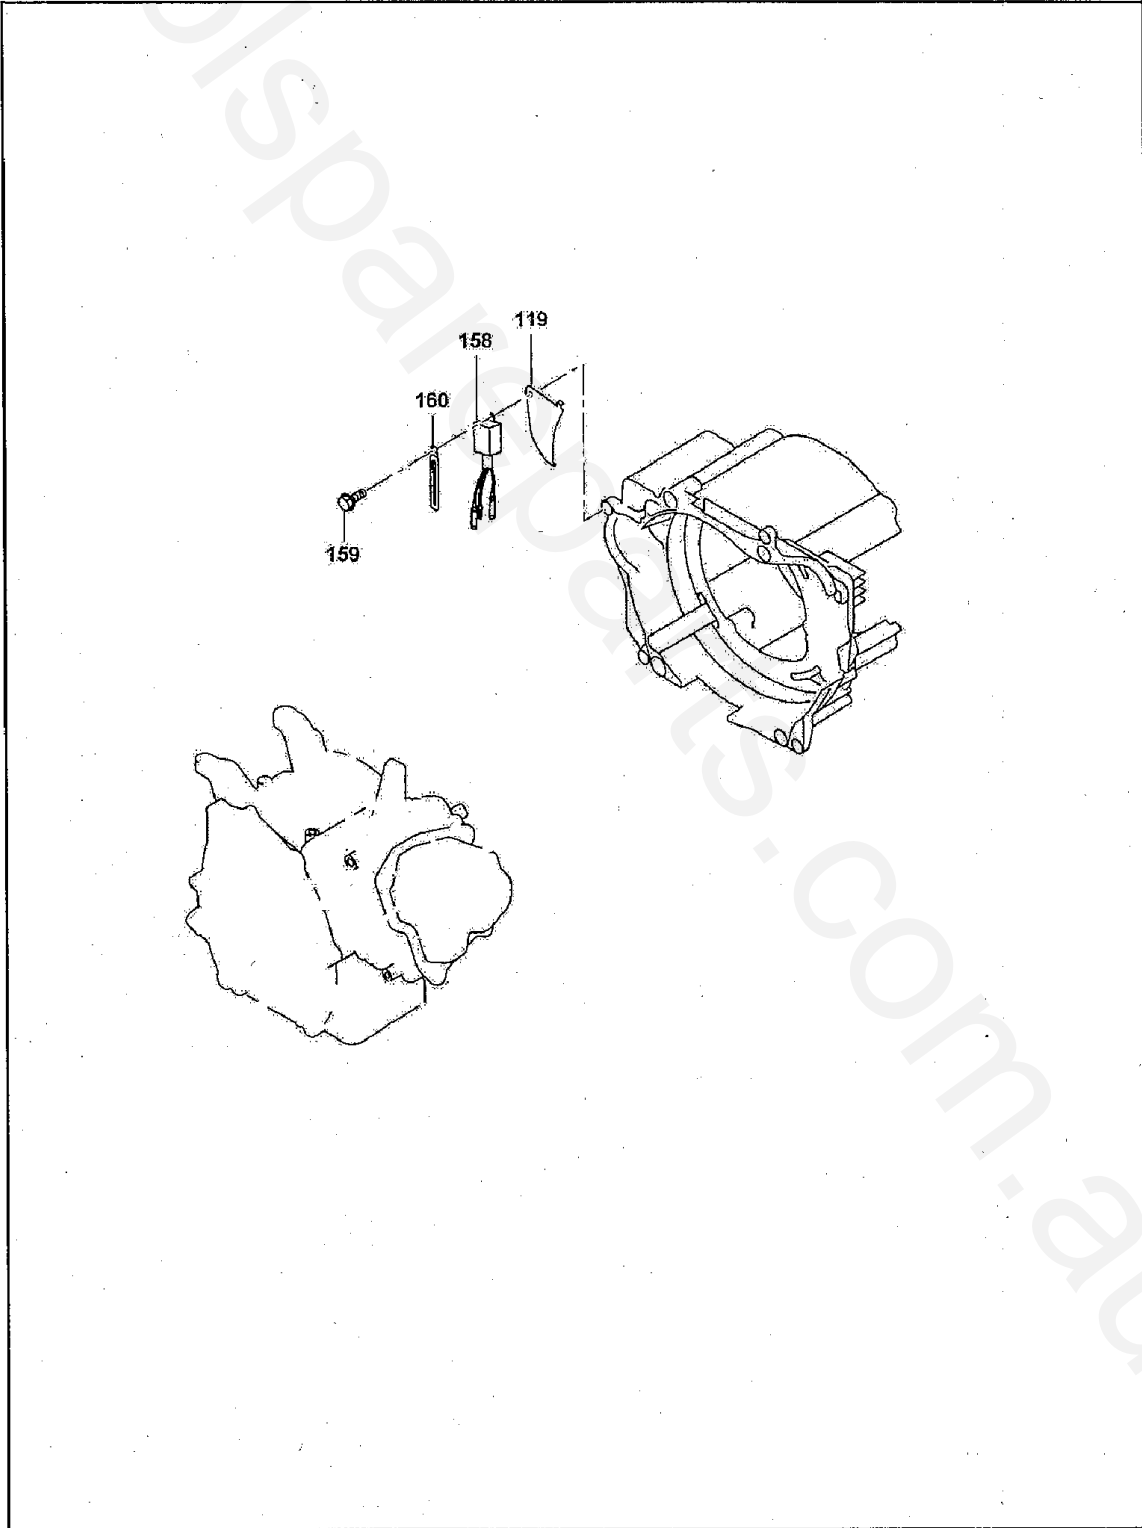

G2800L, G3200L

11/17