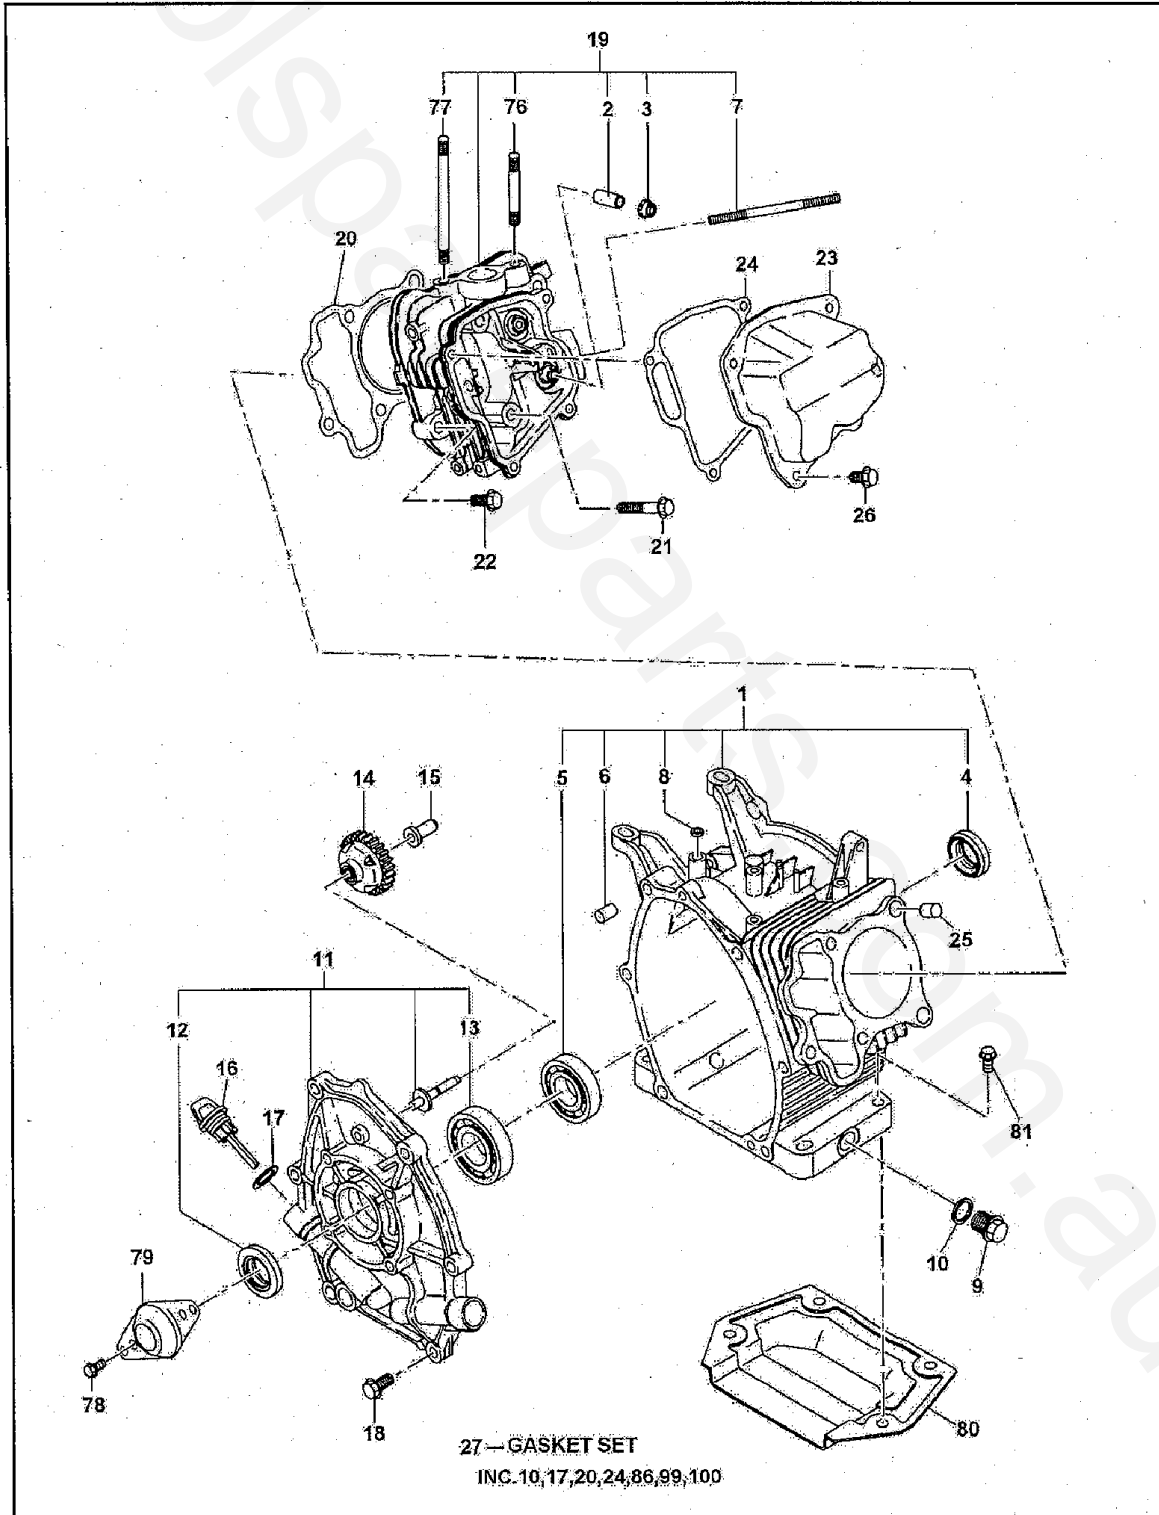

G2800L, G3200L, G4300L

1/17