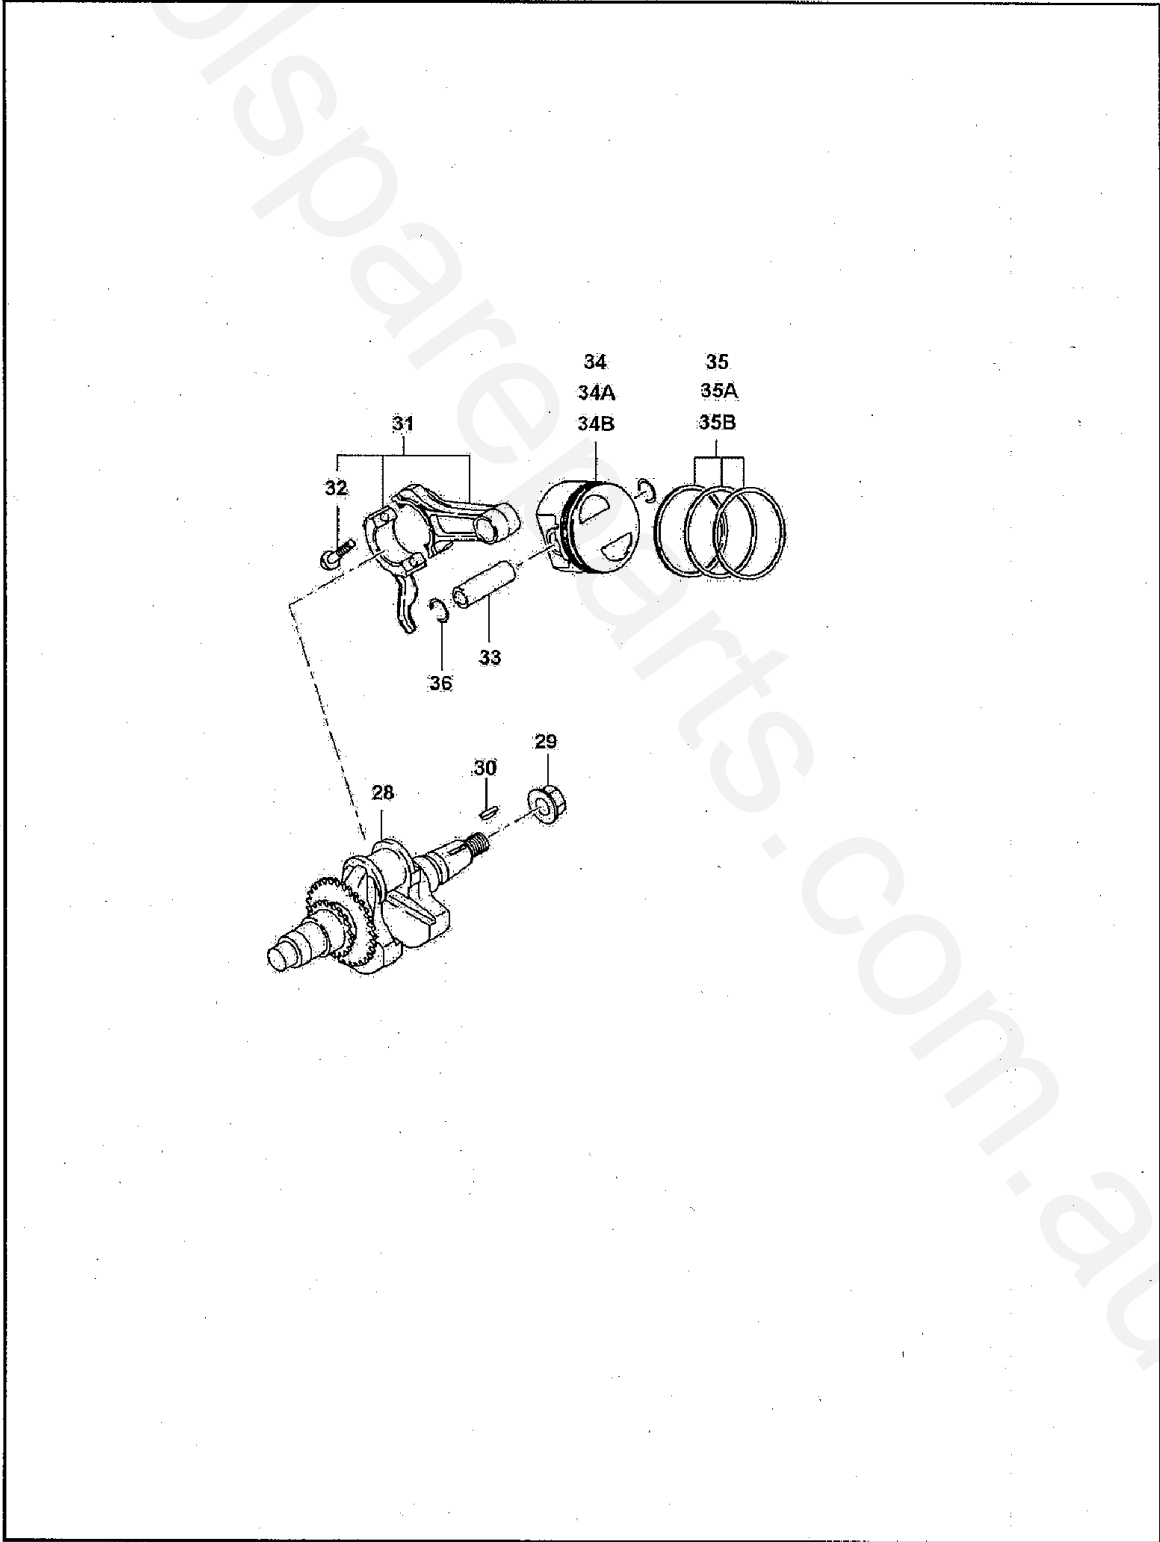

G2800L,G3200L,G4300L

2/17