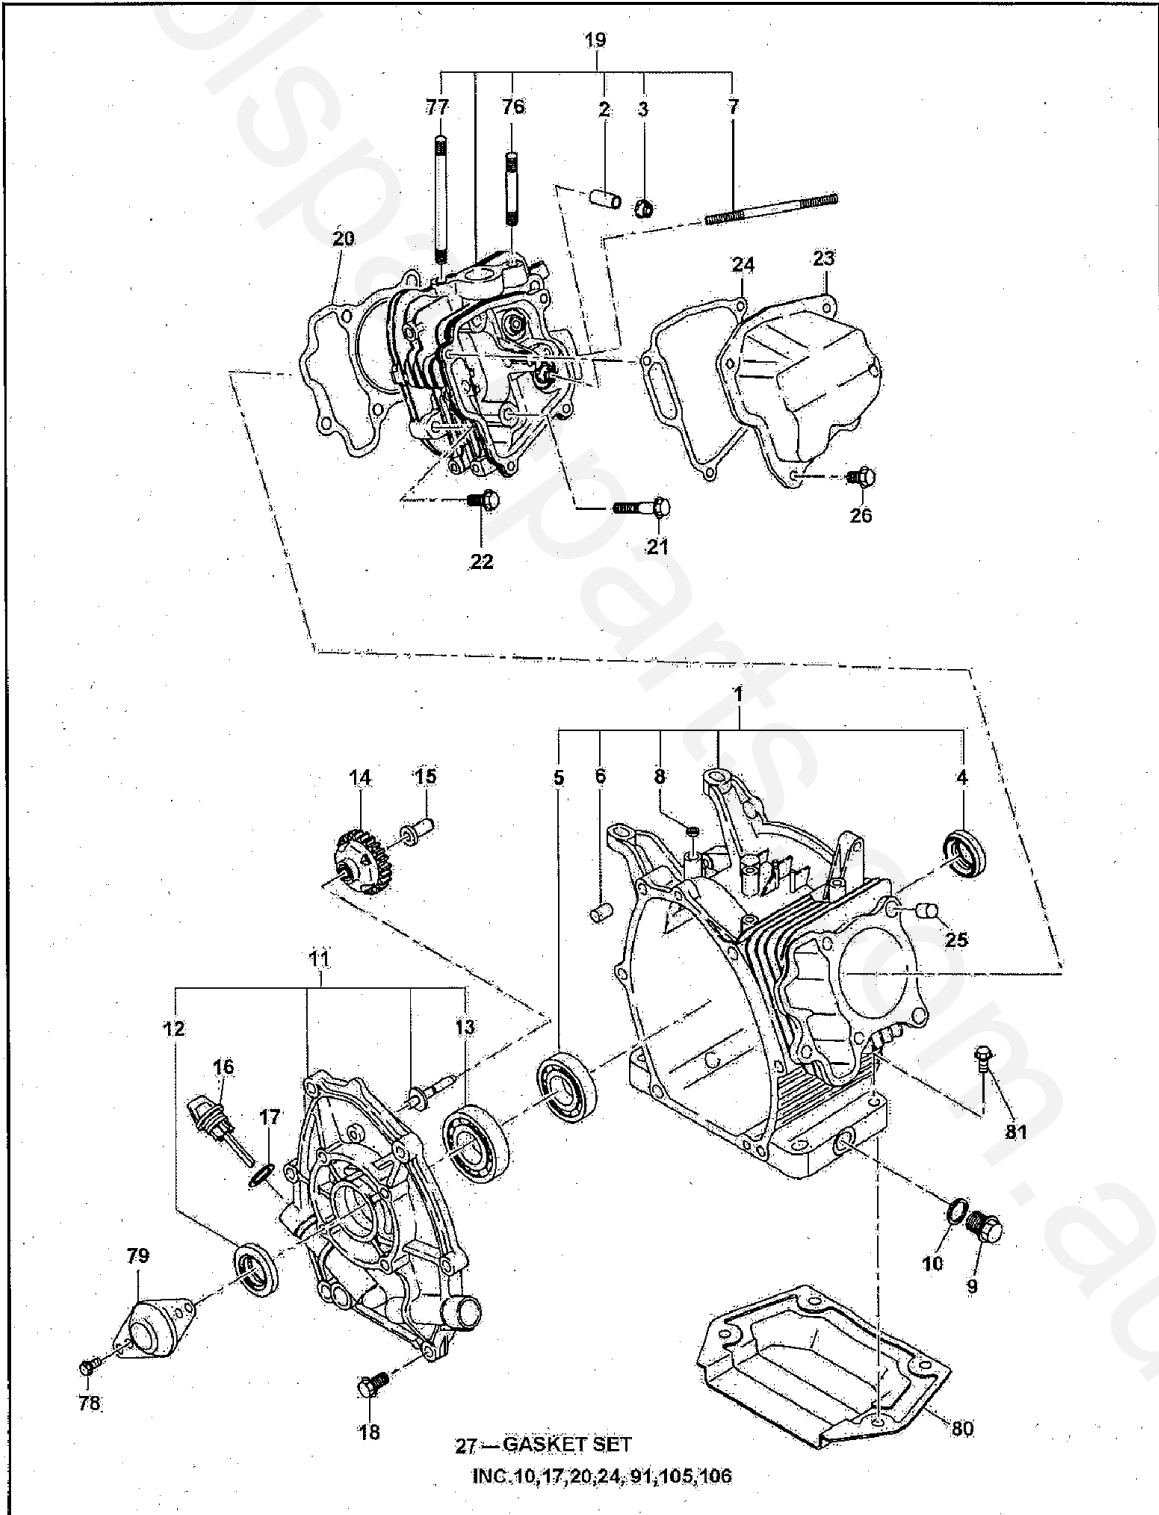

G4300L

1/17