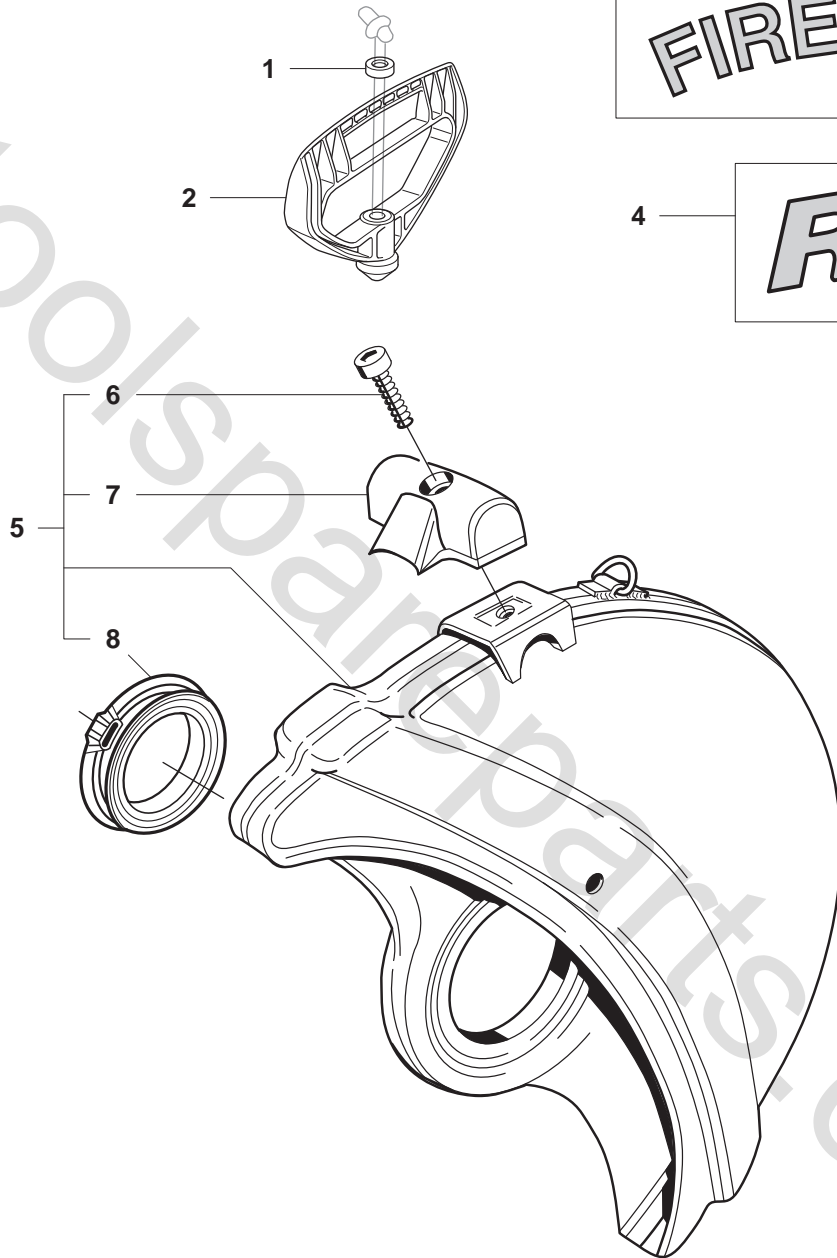

Q K960

K12 FD FIRE-RESCUE

Rescue

Husqvarna Rescue
max 5100 rpm
Ø25.4 (Ø1"), Ø300 (Ø12")

ATTENTION
This product has been modified for use by
trained fire rescue personnel only.