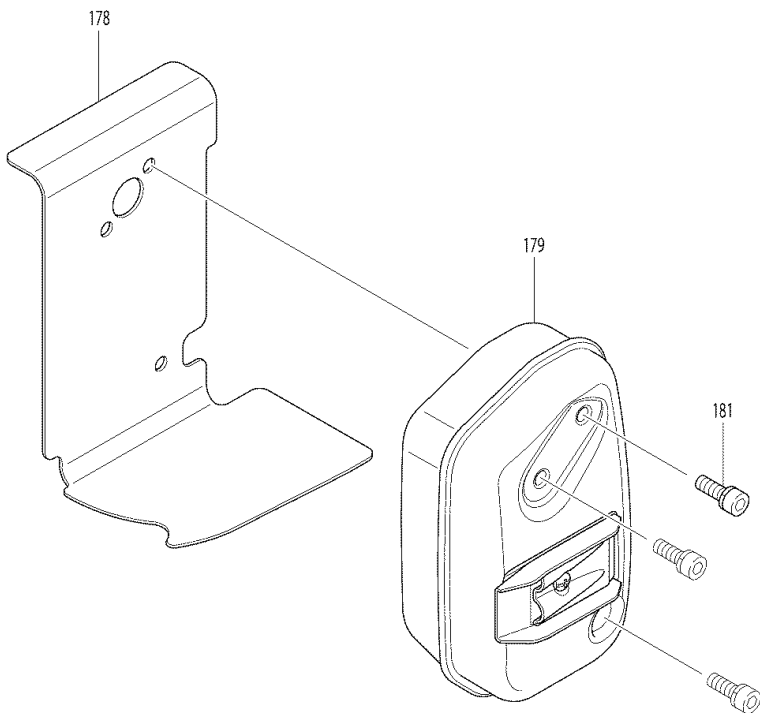

20

203

Parts List

ID	Part No	Name	Qty	Notes
1	282023-2	HOSE CLAMP 14	1	
2	412109-0	TUBE 10-500	1	
3	282023-2	HOSE CLAMP 14	1	
4	453505-3	NOZZLE CAP	1	
5	213686-3	O-RING 12	1	
6	268288-0	PIN 5.5	1	
7	234244-2	COMPRESSION SPRING 3	1	
8	266007-8	TAPPING SCREW BIND PT 3X10	1	
9	326198-8	NOZZLE 4.5	1	
10	453599-8	SLEEVE 25	1	
11	213437-4	O RING 28	1	
12	453986-1	TOP ADAPTER	1	
13	266045-0	TAPPING SCREW 4X20	1	
14	911228-4	PAN HEAD SCREW M5X18	1	
15	141921-8	NOZZLE ADAPTER COMPLETE	1	
16	***	***	***	Click for Technical Bulletin Y06205
17	412116-3	ELBOW	1	
18	453714-4	WIRE BAND	1	
19	168746-5	SWIVEL PIPE COMPLETE	1	
20	126137-6	CONTROL LEVER ASSEMBLY	1	
21	266192-7	TAPPING SCREW 4X14	2	
22	141522-2	BODY HOLDER COMPLETE	1	
23	266192-7	TAPPING SCREW 4X14	2	
24	453508-7	COCK BODY	1	
25	213647-3	O-RING 9	1	
26	213686-3	O-RING 12	1	
27	453510-0	VALVE ROD	1	
28	234245-0	COMPRESSION SPRING 12	1	
29	***	***	***	Click for Technical Bulletin Y06205
30	453509-5	BODY COVER	1	
31	266192-7	TAPPING SCREW 4X14	2	
32	282023-2	HOSE CLAMP 14	1	
33	453511-8	PUSH BUTTON	1	
34	266130-9	TAPPING SCREW BIND PT 3X16	1	
35	412110-5	TUBE 10-750	1	
36	282023-2	HOSE CLAMP 14	1	
37	453616-4	CAP HOSE	1	
38	423434-4	BLIND PACKING	1	
39	453559-0	JOINT STRAINER	1	
40	266420-0	TAPPING SCREW 5X20	4	
41	450964-2	PLUG COVER	1	
42	424504-2	OIL GUARD	1	
43	897623-1	SERIAL NO. LABEL	1	
44	898348-0	PM7650H MODEL NO. LABEL	1	
45	911233-1	PAN HEAD SCREW M5X20	3	
46	141551-5	RECOIL COMPLETE	1	