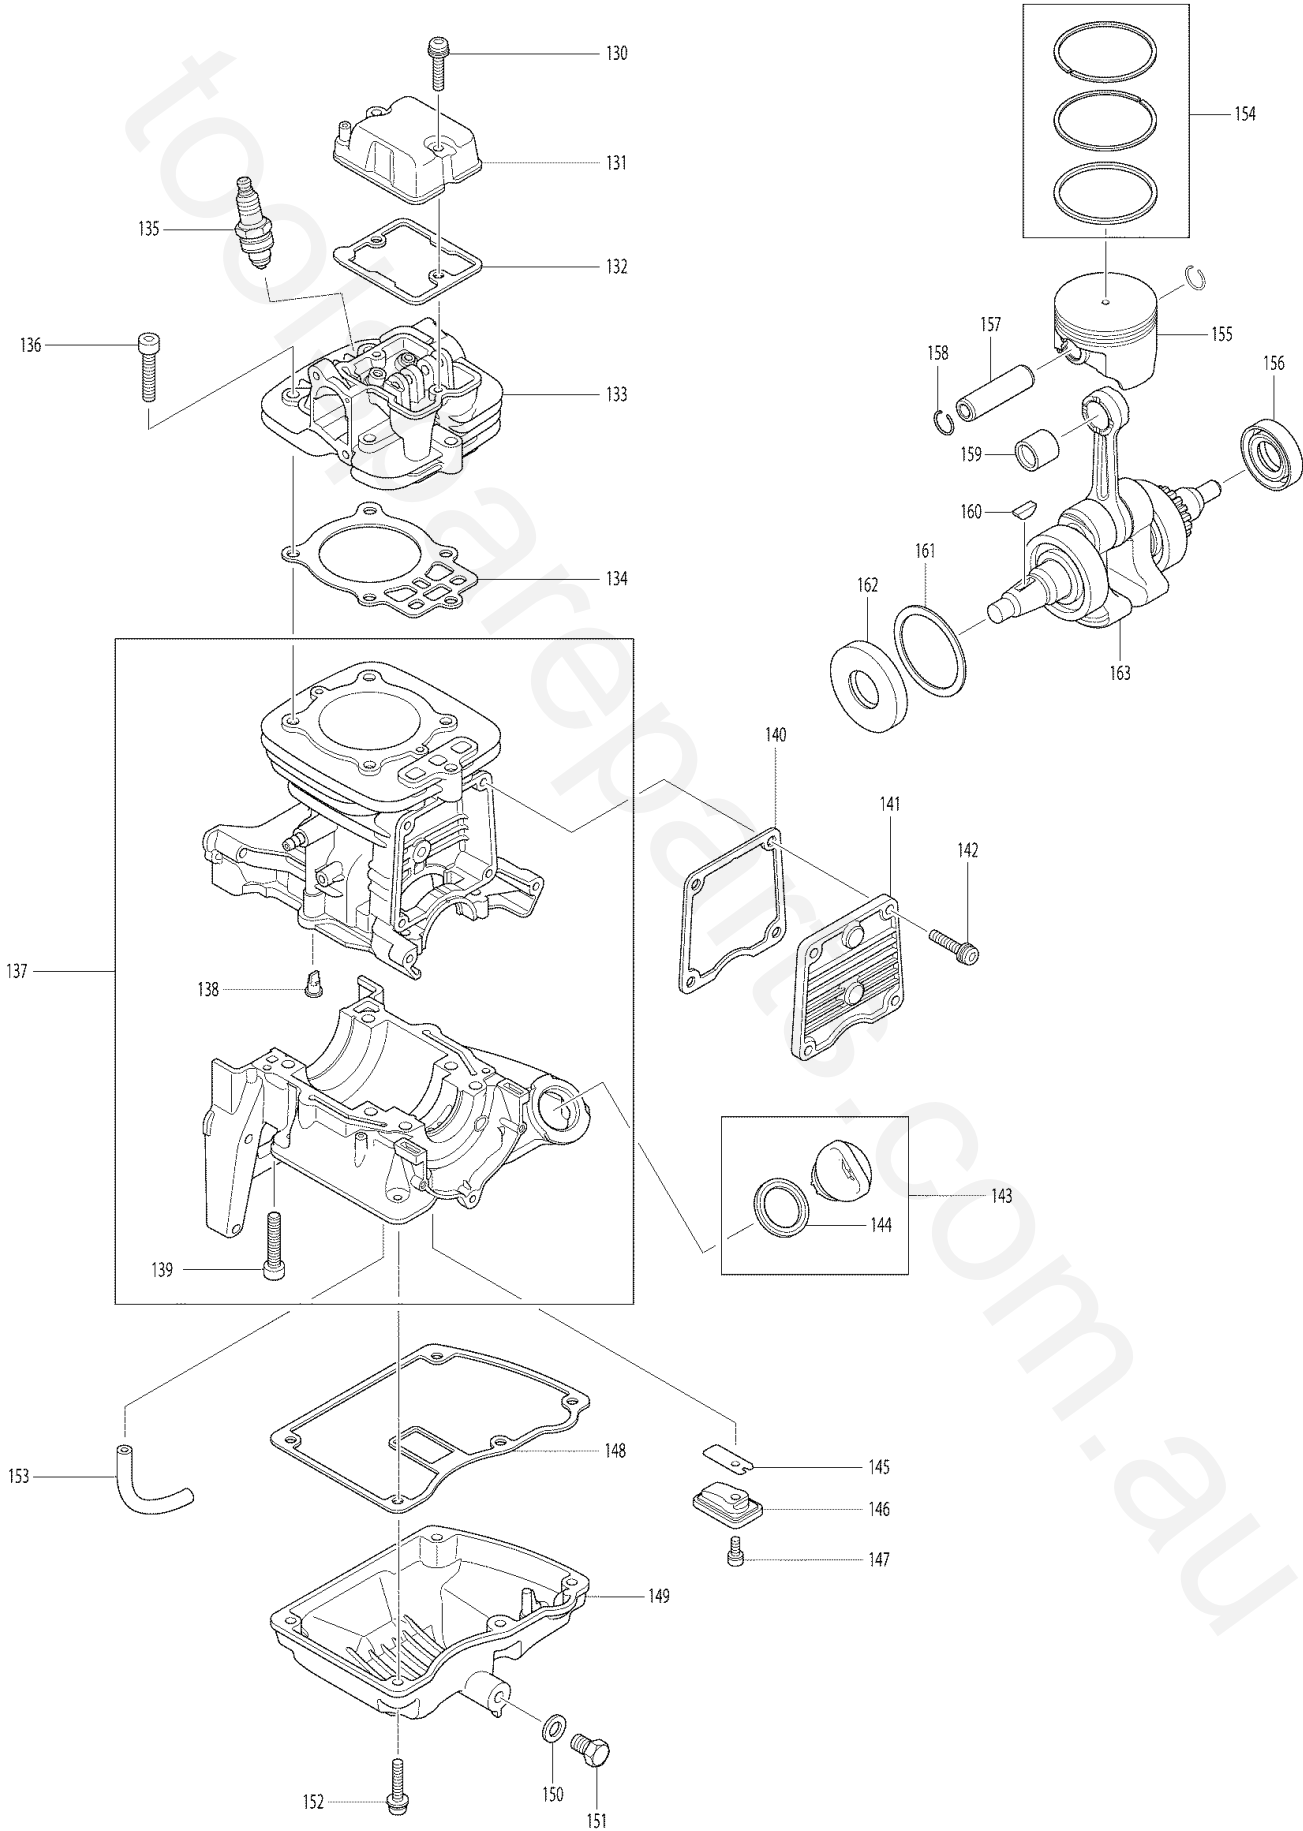

20

203

Parts List

ID	Part No	Name	Qty	Notes
1	282023-2	HOSE CLAMP 14	1	
2	412109-0	TUBE 10-500	1	
3	282023-2	HOSE CLAMP 14	1	
4	453505-3	NOZZLE CAP	1	
5	213686-3	O-RING 12	1	
6	268288-0	PIN 5.5	1	
7	234244-2	COMPRESSION SPRING 3	1	
8	266007-8	TAPPING SCREW BIND PT 3X10	1	
9	326198-8	NOZZLE 4.5	1	
10	453599-8	SLEEVE 25	1	
11	213437-4	O RING 28	1	
12	453986-1	TOP ADAPTER	1	
13	266045-0	TAPPING SCREW 4X20	1	
14	911228-4	PAN HEAD SCREW M5X18	1	
15	141921-8	NOZZLE ADAPTER COMPLETE	1	
16	***	***	***	Click for Technical Bulletin Y06205
17	412116-3	ELBOW	1	
18	453714-4	WIRE BAND	1	
19	168746-5	SWIVEL PIPE COMPLETE	1	
20	126137-6	CONTROL LEVER ASSEMBLY	1	
21	266192-7	TAPPING SCREW 4X14	2	
22	141522-2	BODY HOLDER COMPLETE	1	
23	266192-7	TAPPING SCREW 4X14	2	
24	453508-7	COCK BODY	1	
25	213647-3	O-RING 9	1	
26	213686-3	O-RING 12	1	
27	453510-0	VALVE ROD	1	
28	234245-0	COMPRESSION SPRING 12	1	
29	***	***	***	Click for Technical Bulletin Y06205
30	453509-5	BODY COVER	1	
31	266192-7	TAPPING SCREW 4X14	2	
32	282023-2	HOSE CLAMP 14	1	
33	453511-8	PUSH BUTTON	1	
34	266130-9	TAPPING SCREW BIND PT 3X16	1	
35	412110-5	TUBE 10-750	1	
36	282023-2	HOSE CLAMP 14	1	
37	453616-4	CAP HOSE	1	
38	423434-4	BLIND PACKING	1	
39	453559-0	JOINT STRAINER	1	
40	266420-0	TAPPING SCREW 5X20	4	
41	450964-2	PLUG COVER	1	
42	424504-2	OIL GUARD	1	
43	897623-1	SERIAL NO. LABEL	1	
44	898348-0	PM7650H MODEL NO. LABEL	1	
45	911233-1	PAN HEAD SCREW M5X20	3	
46	141551-5	RECOIL COMPLETE	1	