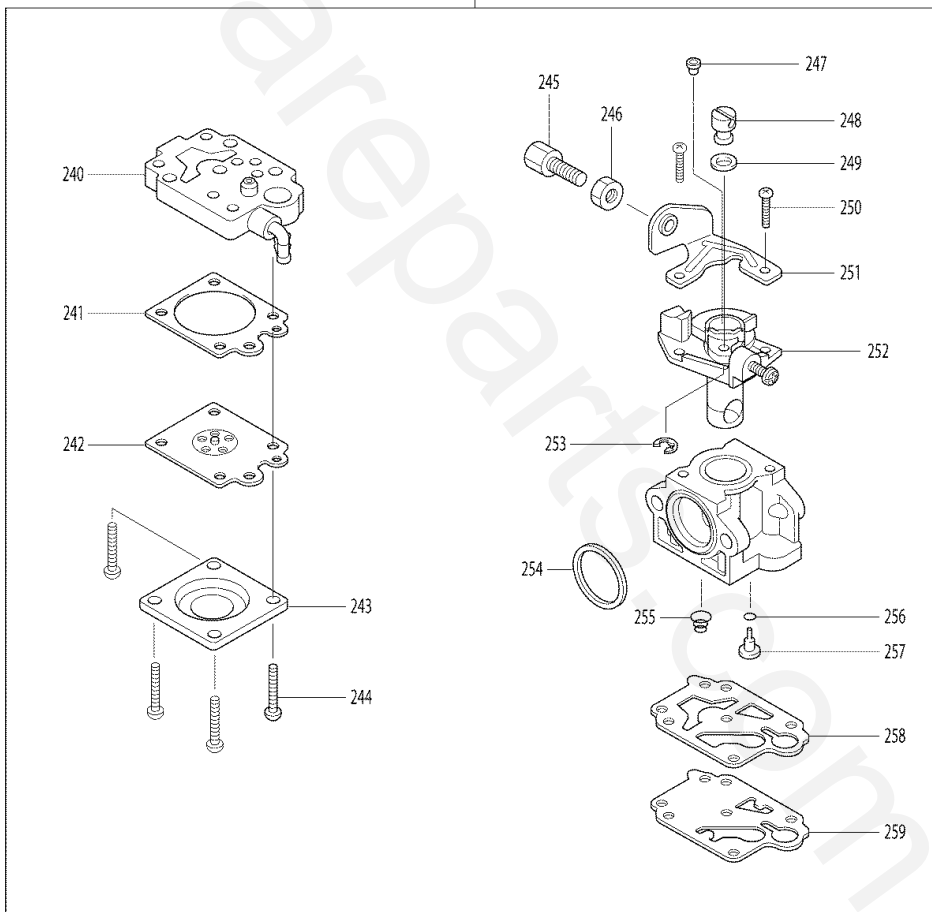

20

203

Parts List

ID	Part No	Name	Qty	Notes
1	282023-2	HOSE CLAMP 14	1	
2	412109-0	TUBE 10-500	1	
3	282023-2	HOSE CLAMP 14	1	
4	453505-3	NOZZLE CAP	1	
5	213686-3	O-RING 12	1	
6	268288-0	PIN 5.5	1	
7	234244-2	COMPRESSION SPRING 3	1	
8	266007-8	TAPPING SCREW BIND PT 3X10	1	
9	326198-8	NOZZLE 4.5	1	
10	453599-8	SLEEVE 25	1	
11	213437-4	O RING 28	1	
12	453986-1	TOP ADAPTER	1	
13	266045-0	TAPPING SCREW 4X20	1	
14	911228-4	PAN HEAD SCREW M5X18	1	
15	141921-8	NOZZLE ADAPTER COMPLETE	1	
16	***	***	***	Click for Technical Bulletin Y06205
17	412116-3	ELBOW	1	
18	453714-4	WIRE BAND	1	
19	168746-5	SWIVEL PIPE COMPLETE	1	
20	126137-6	CONTROL LEVER ASSEMBLY	1	
21	266192-7	TAPPING SCREW 4X14	2	
22	141522-2	BODY HOLDER COMPLETE	1	
23	266192-7	TAPPING SCREW 4X14	2	
24	453508-7	COCK BODY	1	
25	213647-3	O-RING 9	1	
26	213686-3	O-RING 12	1	
27	453510-0	VALVE ROD	1	
28	234245-0	COMPRESSION SPRING 12	1	
29	***	***	***	Click for Technical Bulletin Y06205
30	453509-5	BODY COVER	1	
31	266192-7	TAPPING SCREW 4X14	2	
32	282023-2	HOSE CLAMP 14	1	
33	453511-8	PUSH BUTTON	1	
34	266130-9	TAPPING SCREW BIND PT 3X16	1	
35	412110-5	TUBE 10-750	1	
36	282023-2	HOSE CLAMP 14	1	
37	453616-4	CAP HOSE	1	
38	423434-4	BLIND PACKING	1	
39	453559-0	JOINT STRAINER	1	
40	266420-0	TAPPING SCREW 5X20	4	
41	450964-2	PLUG COVER	1	
42	424504-2	OIL GUARD	1	
43	897623-1	SERIAL NO. LABEL	1	
44	898348-0	PM7650H MODEL NO. LABEL	1	
45	911233-1	PAN HEAD SCREW M5X20	3	
46	141551-5	RECOIL COMPLETE	1	