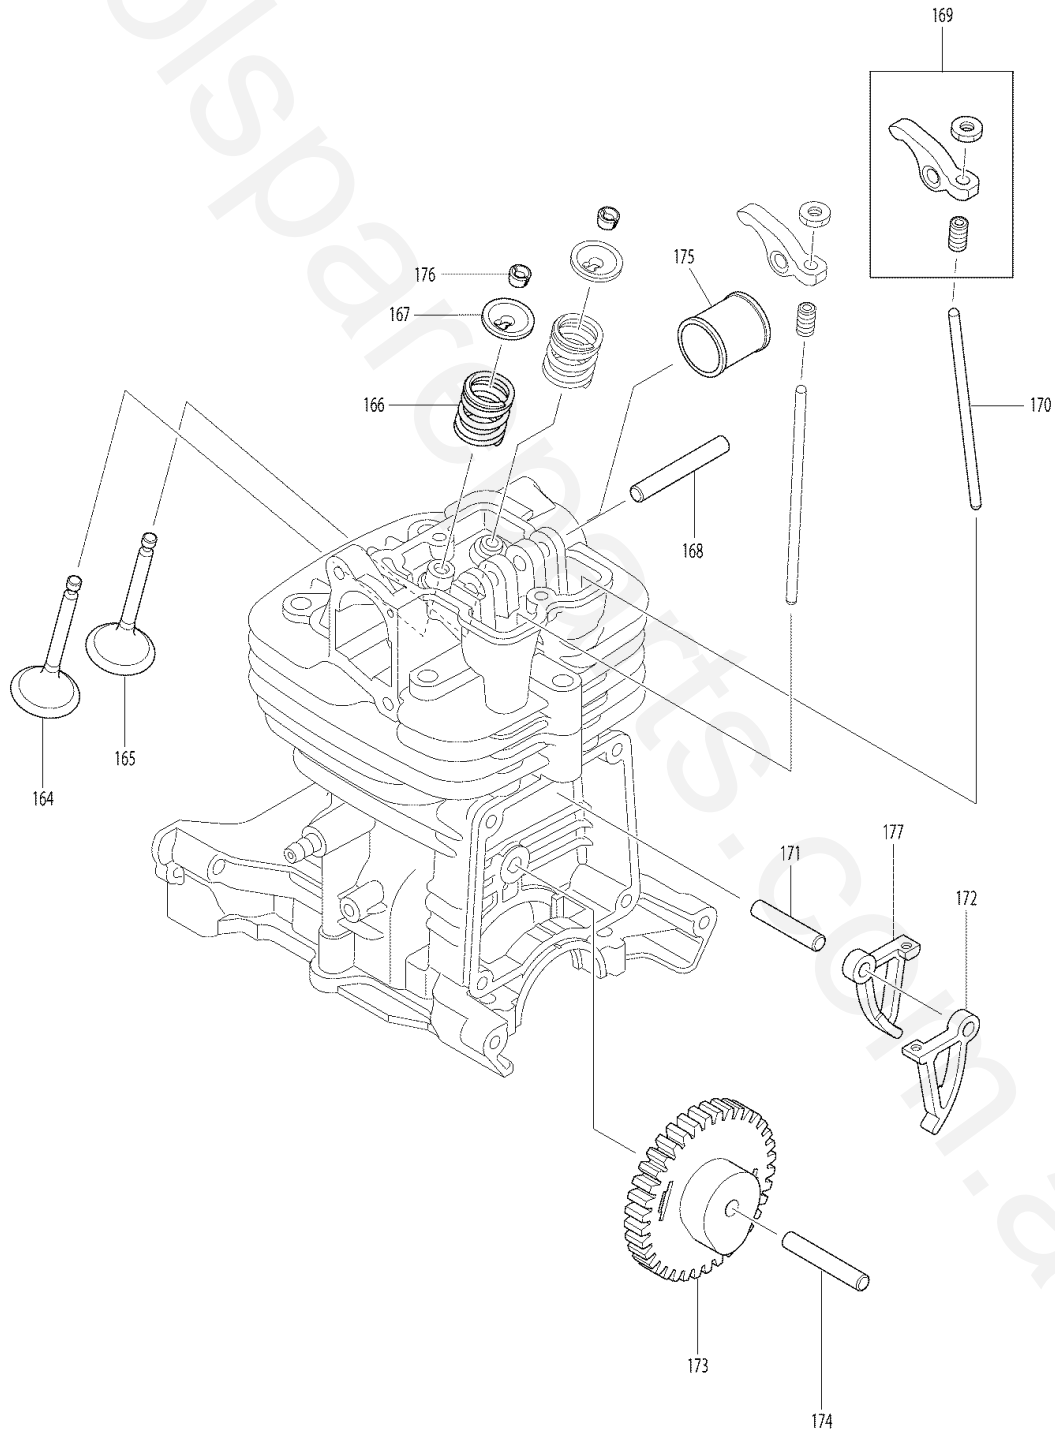

20

203

Parts List

ID	Part No	Name	Qty	Notes
1	282023-2	HOSE CLAMP 14	1	
2	412109-0	TUBE 10-500	1	
3	282023-2	HOSE CLAMP 14	1	
4	453505-3	NOZZLE CAP	1	
5	213686-3	O-RING 12	1	
6	268288-0	PIN 5.5	1	
7	234244-2	COMPRESSION SPRING 3	1	
8	266007-8	TAPPING SCREW BIND PT 3X10	1	
9	326198-8	NOZZLE 4.5	1	
10	453599-8	SLEEVE 25	1	
11	213437-4	O RING 28	1	
12	453986-1	TOP ADAPTER	1	
13	266045-0	TAPPING SCREW 4X20	1	
14	911228-4	PAN HEAD SCREW M5X18	1	
15	141921-8	NOZZLE ADAPTER COMPLETE	1	
16	***	***	***	Click for Technical Bulletin Y06205
17	412116-3	ELBOW	1	
18	453714-4	WIRE BAND	1	
19	168746-5	SWIVEL PIPE COMPLETE	1	
20	126137-6	CONTROL LEVER ASSEMBLY	1	
21	266192-7	TAPPING SCREW 4X14	2	
22	141522-2	BODY HOLDER COMPLETE	1	
23	266192-7	TAPPING SCREW 4X14	2	
24	453508-7	COCK BODY	1	
25	213647-3	O-RING 9	1	
26	213686-3	O-RING 12	1	
27	453510-0	VALVE ROD	1	
28	234245-0	COMPRESSION SPRING 12	1	
29	***	***	***	Click for Technical Bulletin Y06205
30	453509-5	BODY COVER	1	
31	266192-7	TAPPING SCREW 4X14	2	
32	282023-2	HOSE CLAMP 14	1	
33	453511-8	PUSH BUTTON	1	
34	266130-9	TAPPING SCREW BIND PT 3X16	1	
35	412110-5	TUBE 10-750	1	
36	282023-2	HOSE CLAMP 14	1	
37	453616-4	CAP HOSE	1	
38	423434-4	BLIND PACKING	1	
39	453559-0	JOINT STRAINER	1	
40	266420-0	TAPPING SCREW 5X20	4	
41	450964-2	PLUG COVER	1	
42	424504-2	OIL GUARD	1	
43	897623-1	SERIAL NO. LABEL	1	
44	898348-0	PM7650H MODEL NO. LABEL	1	
45	911233-1	PAN HEAD SCREW M5X20	3	
46	141551-5	RECOIL COMPLETE	1	