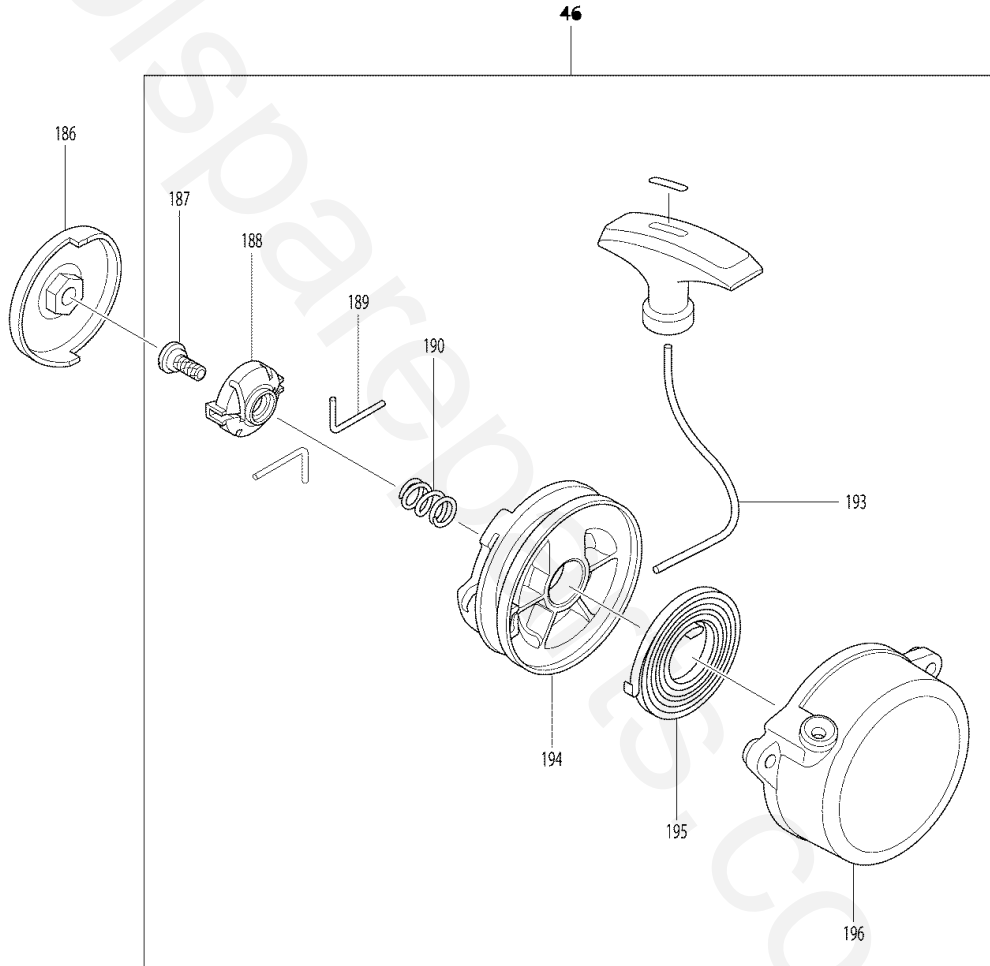

20

203

Parts List

ID	Part No	Name	Qty	Notes
1	282023-2	HOSE CLAMP 14	1	
2	412109-0	TUBE 10-500	1	
3	282023-2	HOSE CLAMP 14	1	
4	453505-3	NOZZLE CAP	1	
5	213686-3	O-RING 12	1	
6	268288-0	PIN 5.5	1	
7	234244-2	COMPRESSION SPRING 3	1	
8	266007-8	TAPPING SCREW BIND PT 3X10	1	
9	326198-8	NOZZLE 4.5	1	
10	453599-8	SLEEVE 25	1	
11	213437-4	O RING 28	1	
12	453986-1	TOP ADAPTER	1	
13	266045-0	TAPPING SCREW 4X20	1	
14	911228-4	PAN HEAD SCREW M5X18	1	
15	141921-8	NOZZLE ADAPTER COMPLETE	1	
16	***	***	***	Click for Technical Bulletin Y06205
17	412116-3	ELBOW	1	
18	453714-4	WIRE BAND	1	
19	168746-5	SWIVEL PIPE COMPLETE	1	
20	126137-6	CONTROL LEVER ASSEMBLY	1	
21	266192-7	TAPPING SCREW 4X14	2	
22	141522-2	BODY HOLDER COMPLETE	1	
23	266192-7	TAPPING SCREW 4X14	2	
24	453508-7	COCK BODY	1	
25	213647-3	O-RING 9	1	
26	213686-3	O-RING 12	1	
27	453510-0	VALVE ROD	1	
28	234245-0	COMPRESSION SPRING 12	1	
29	***	***	***	Click for Technical Bulletin Y06205
30	453509-5	BODY COVER	1	
31	266192-7	TAPPING SCREW 4X14	2	
32	282023-2	HOSE CLAMP 14	1	
33	453511-8	PUSH BUTTON	1	
34	266130-9	TAPPING SCREW BIND PT 3X16	1	
35	412110-5	TUBE 10-750	1	
36	282023-2	HOSE CLAMP 14	1	
37	453616-4	CAP HOSE	1	
38	423434-4	BLIND PACKING	1	
39	453559-0	JOINT STRAINER	1	
40	266420-0	TAPPING SCREW 5X20	4	
41	450964-2	PLUG COVER	1	
42	424504-2	OIL GUARD	1	
43	897623-1	SERIAL NO. LABEL	1	
44	898348-0	PM7650H MODEL NO. LABEL	1	
45	911233-1	PAN HEAD SCREW M5X20	3	
46	141551-5	RECOIL COMPLETE	1	