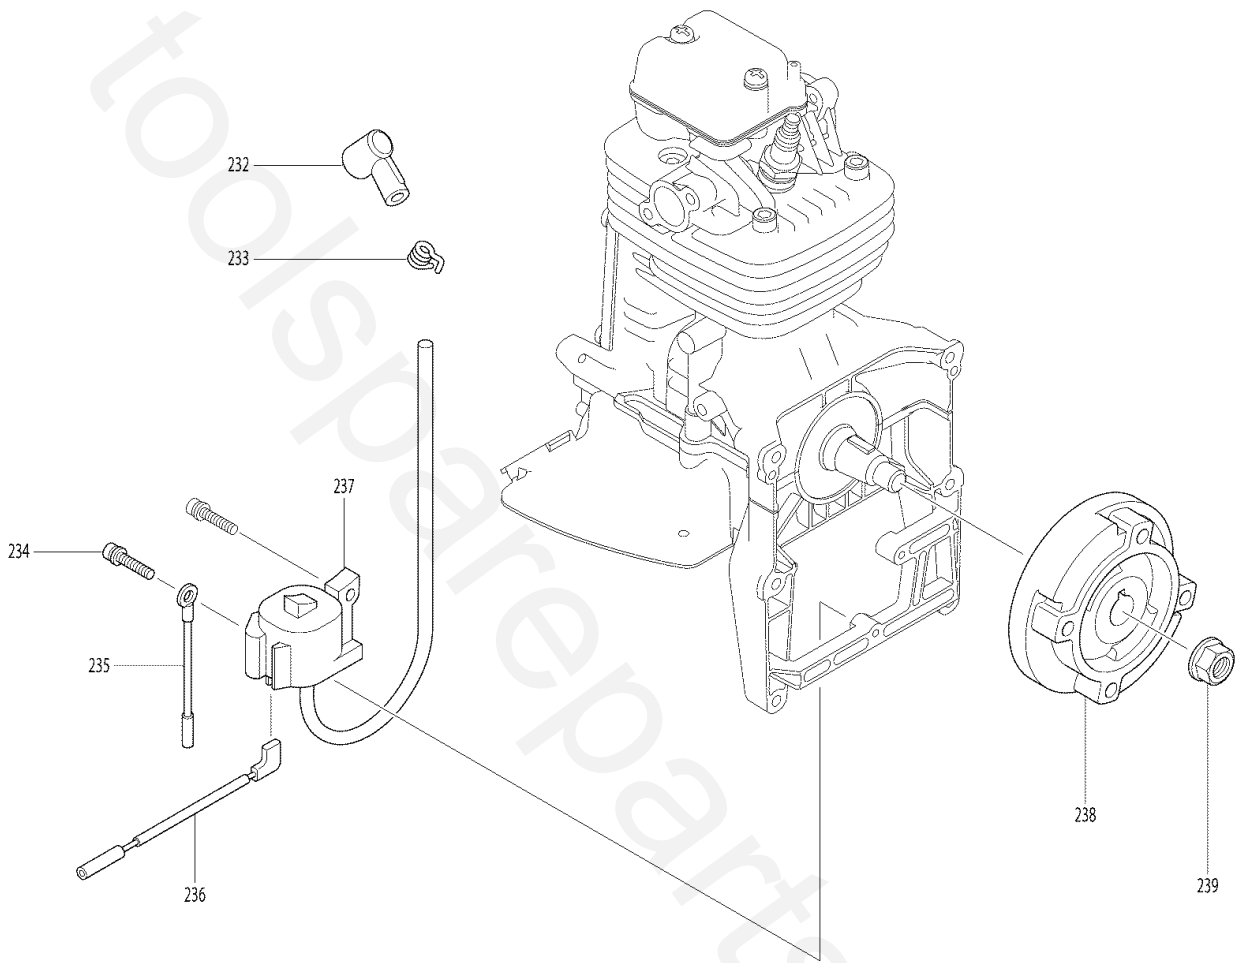

20

203

Parts List

ID	Part No	Name	Qty	Notes
1	282023-2	HOSE CLAMP 14	1	
2	412109-0	TUBE 10-500	1	
3	282023-2	HOSE CLAMP 14	1	
4	453505-3	NOZZLE CAP	1	
5	213686-3	O-RING 12	1	
6	268288-0	PIN 5.5	1	
7	234244-2	COMPRESSION SPRING 3	1	
8	266007-8	TAPPING SCREW BIND PT 3X10	1	
9	326198-8	NOZZLE 4.5	1	
10	453599-8	SLEEVE 25	1	
11	213437-4	O RING 28	1	
12	453986-1	TOP ADAPTER	1	
13	266045-0	TAPPING SCREW 4X20	1	
14	911228-4	PAN HEAD SCREW M5X18	1	
15	141921-8	NOZZLE ADAPTER COMPLETE	1	
16	***	***	***	Click for Technical Bulletin Y06205
17	412116-3	ELBOW	1	
18	453714-4	WIRE BAND	1	
19	168746-5	SWIVEL PIPE COMPLETE	1	
20	126137-6	CONTROL LEVER ASSEMBLY	1	
21	266192-7	TAPPING SCREW 4X14	2	
22	141522-2	BODY HOLDER COMPLETE	1	
23	266192-7	TAPPING SCREW 4X14	2	
24	453508-7	COCK BODY	1	
25	213647-3	O-RING 9	1	
26	213686-3	O-RING 12	1	
27	453510-0	VALVE ROD	1	
28	234245-0	COMPRESSION SPRING 12	1	
29	***	***	***	Click for Technical Bulletin Y06205
30	453509-5	BODY COVER	1	
31	266192-7	TAPPING SCREW 4X14	2	
32	282023-2	HOSE CLAMP 14	1	
33	453511-8	PUSH BUTTON	1	
34	266130-9	TAPPING SCREW BIND PT 3X16	1	
35	412110-5	TUBE 10-750	1	
36	282023-2	HOSE CLAMP 14	1	
37	453616-4	CAP HOSE	1	
38	423434-4	BLIND PACKING	1	
39	453559-0	JOINT STRAINER	1	
40	266420-0	TAPPING SCREW 5X20	4	
41	450964-2	PLUG COVER	1	
42	424504-2	OIL GUARD	1	
43	897623-1	SERIAL NO. LABEL	1	
44	898348-0	PM7650H MODEL NO. LABEL	1	
45	911233-1	PAN HEAD SCREW M5X20	3	
46	141551-5	RECOIL COMPLETE	1	