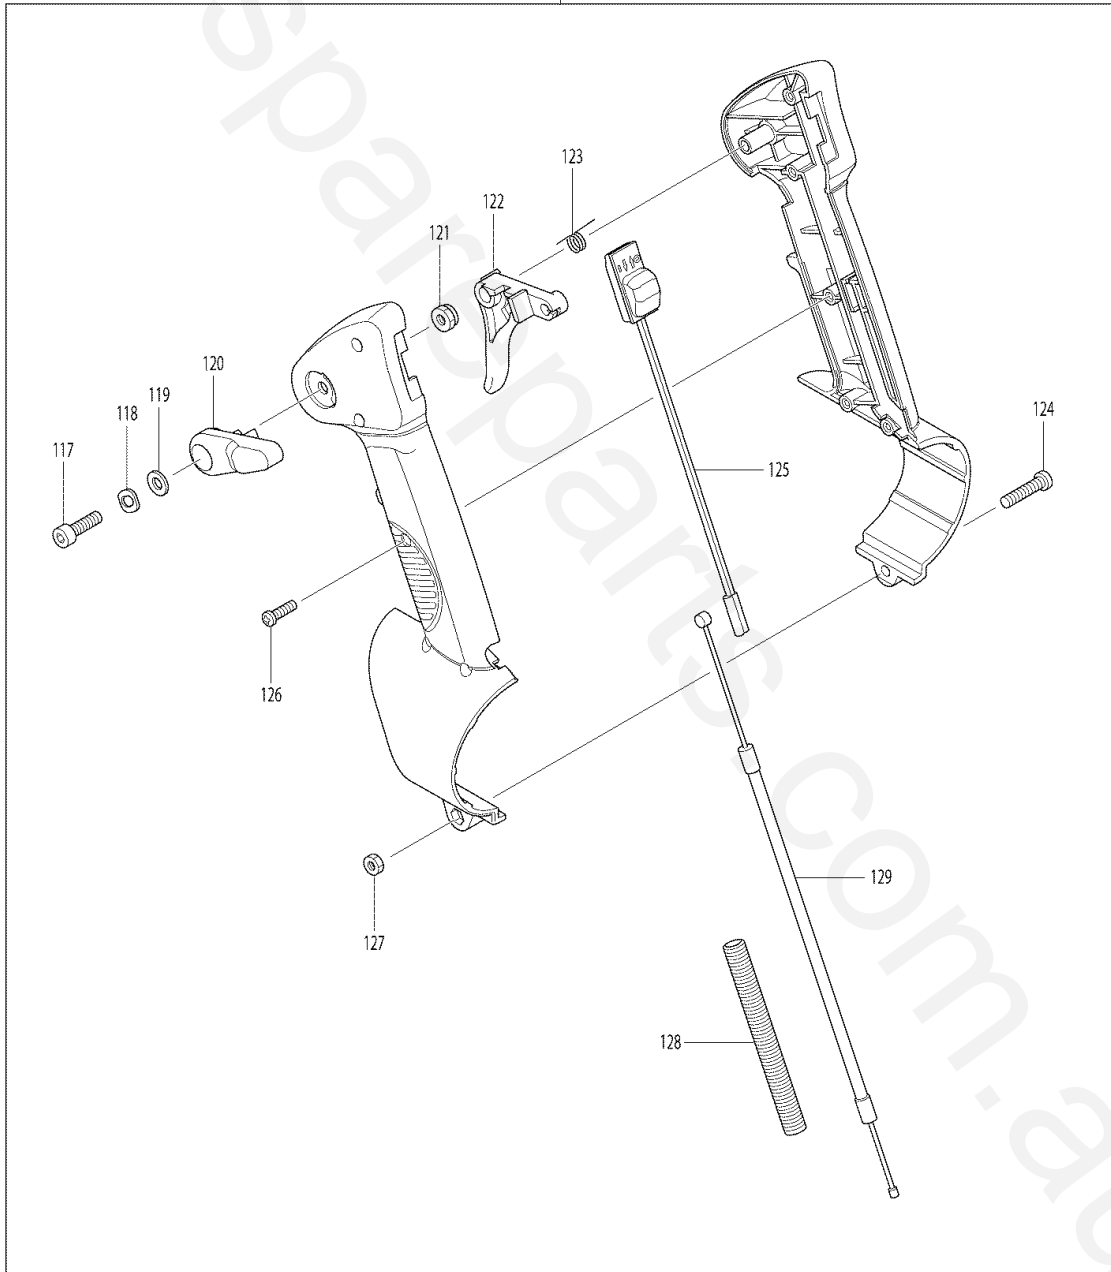

20

203

Parts List

ID	Part No	Name	Qty	Notes
1	282023-2	HOSE CLAMP 14	1	
2	412109-0	TUBE 10-500	1	
3	282023-2	HOSE CLAMP 14	1	
4	453505-3	NOZZLE CAP	1	
5	213686-3	O-RING 12	1	
6	268288-0	PIN 5.5	1	
7	234244-2	COMPRESSION SPRING 3	1	
8	266007-8	TAPPING SCREW BIND PT 3X10	1	
9	326198-8	NOZZLE 4.5	1	
10	453599-8	SLEEVE 25	1	
11	213437-4	O RING 28	1	
12	453986-1	TOP ADAPTER	1	
13	266045-0	TAPPING SCREW 4X20	1	
14	911228-4	PAN HEAD SCREW M5X18	1	
15	141921-8	NOZZLE ADAPTER COMPLETE	1	
16	***	***	***	Click for Technical Bulletin Y06205
17	412116-3	ELBOW	1	
18	453714-4	WIRE BAND	1	
19	168746-5	SWIVEL PIPE COMPLETE	1	
20	126137-6	CONTROL LEVER ASSEMBLY	1	
21	266192-7	TAPPING SCREW 4X14	2	
22	141522-2	BODY HOLDER COMPLETE	1	
23	266192-7	TAPPING SCREW 4X14	2	
24	453508-7	COCK BODY	1	
25	213647-3	O-RING 9	1	
26	213686-3	O-RING 12	1	
27	453510-0	VALVE ROD	1	
28	234245-0	COMPRESSION SPRING 12	1	
29	***	***	***	Click for Technical Bulletin Y06205
30	453509-5	BODY COVER	1	
31	266192-7	TAPPING SCREW 4X14	2	
32	282023-2	HOSE CLAMP 14	1	
33	453511-8	PUSH BUTTON	1	
34	266130-9	TAPPING SCREW BIND PT 3X16	1	
35	412110-5	TUBE 10-750	1	
36	282023-2	HOSE CLAMP 14	1	
37	453616-4	CAP HOSE	1	
38	423434-4	BLIND PACKING	1	
39	453559-0	JOINT STRAINER	1	
40	266420-0	TAPPING SCREW 5X20	4	
41	450964-2	PLUG COVER	1	
42	424504-2	OIL GUARD	1	
43	897623-1	SERIAL NO. LABEL	1	
44	898348-0	PM7650H MODEL NO. LABEL	1	
45	911233-1	PAN HEAD SCREW M5X20	3	
46	141551-5	RECOIL COMPLETE	1	