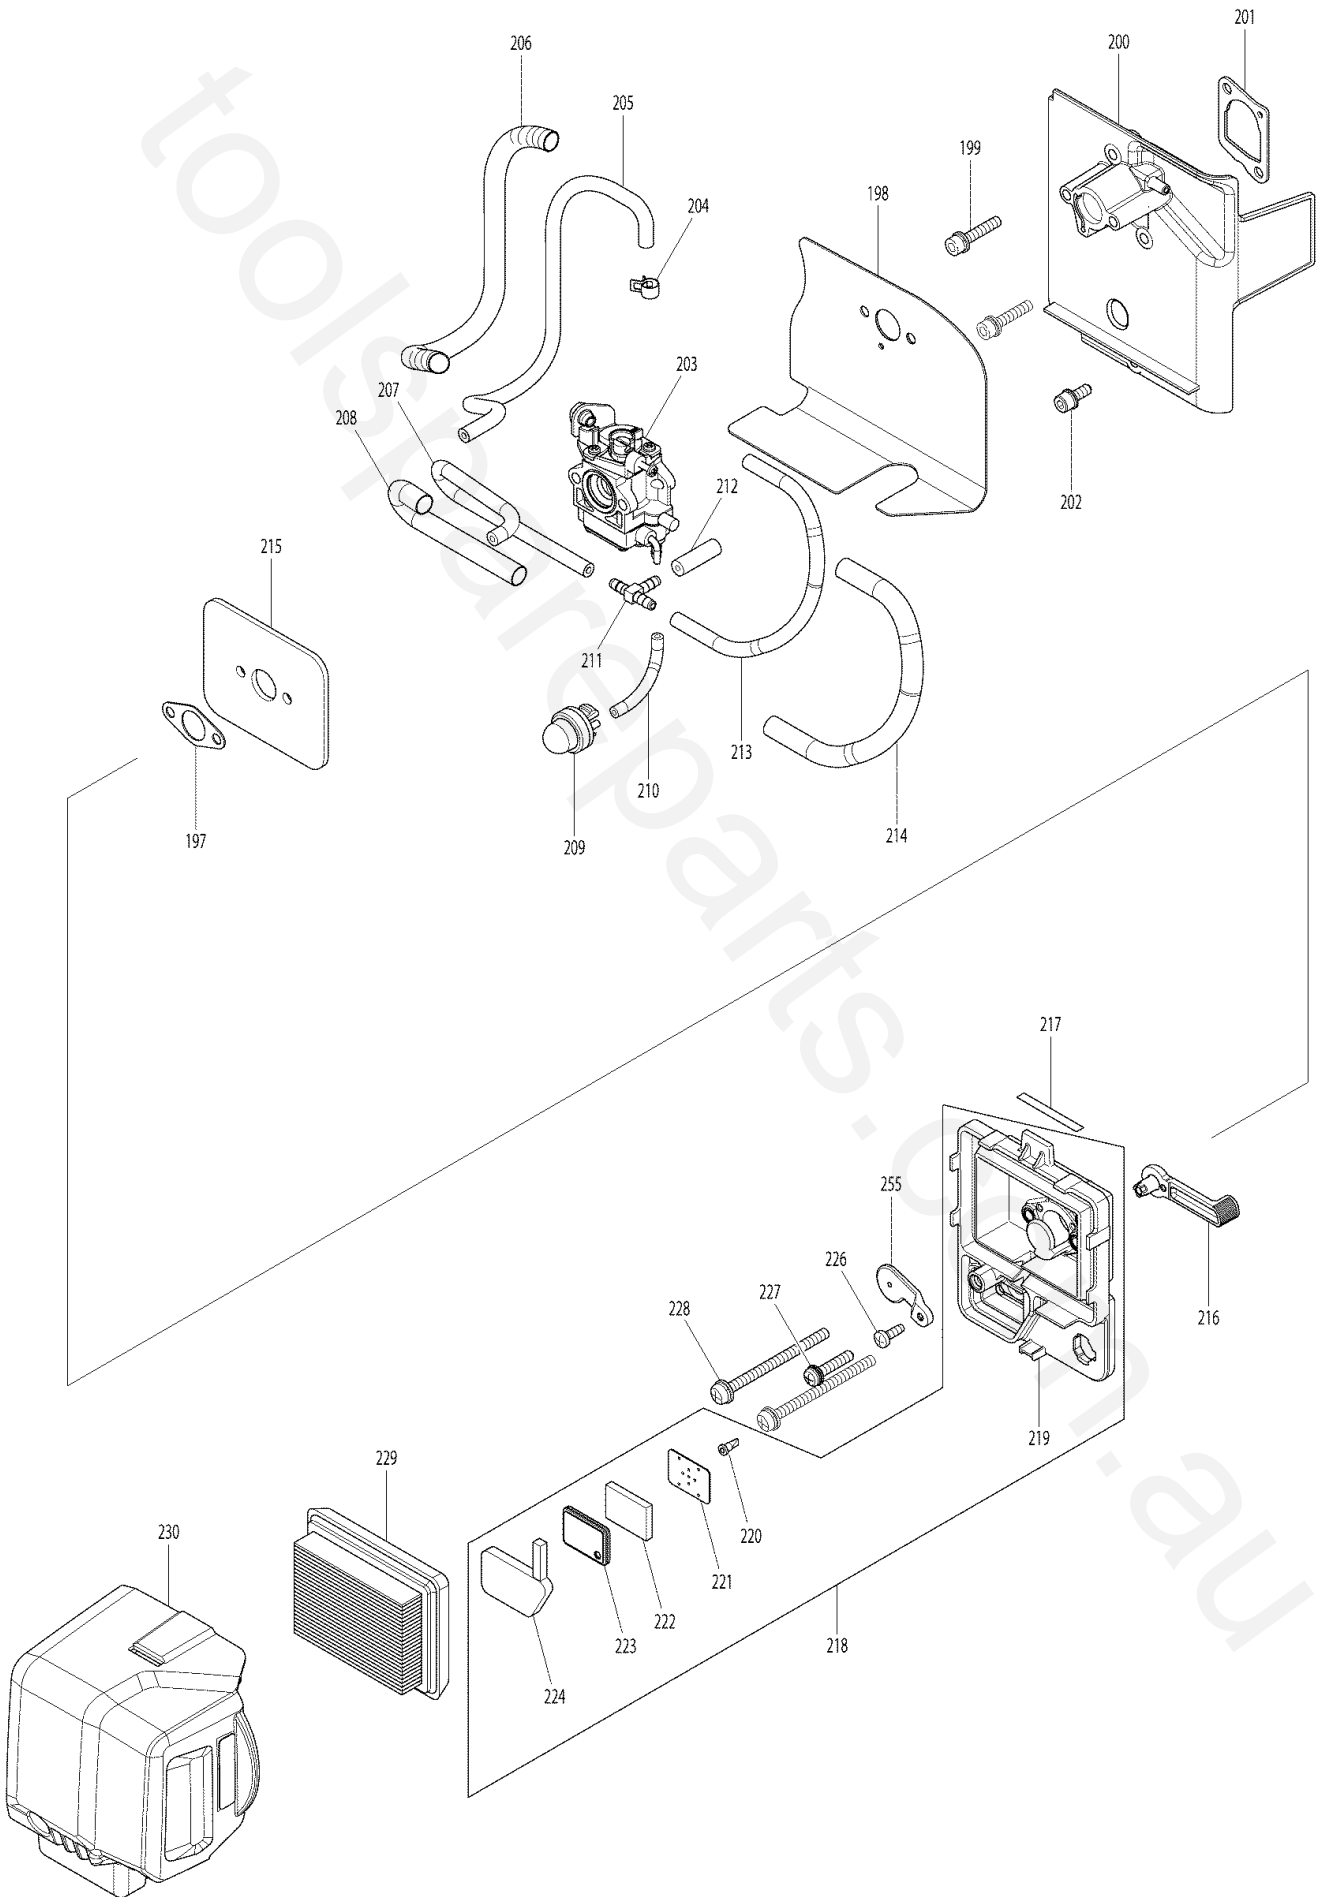

20

203

Parts List

ID	Part No	Name	Qty	Notes
1	282023-2	HOSE CLAMP 14	1	
2	412109-0	TUBE 10-500	1	
3	282023-2	HOSE CLAMP 14	1	
4	453505-3	NOZZLE CAP	1	
5	213686-3	O-RING 12	1	
6	268288-0	PIN 5.5	1	
7	234244-2	COMPRESSION SPRING 3	1	
8	266007-8	TAPPING SCREW BIND PT 3X10	1	
9	326198-8	NOZZLE 4.5	1	
10	453599-8	SLEEVE 25	1	
11	213437-4	O RING 28	1	
12	453986-1	TOP ADAPTER	1	
13	266045-0	TAPPING SCREW 4X20	1	
14	911228-4	PAN HEAD SCREW M5X18	1	
15	141921-8	NOZZLE ADAPTER COMPLETE	1	
16	***	***	***	Click for Technical Bulletin Y06205
17	412116-3	ELBOW	1	
18	453714-4	WIRE BAND	1	
19	168746-5	SWIVEL PIPE COMPLETE	1	
20	126137-6	CONTROL LEVER ASSEMBLY	1	
21	266192-7	TAPPING SCREW 4X14	2	
22	141522-2	BODY HOLDER COMPLETE	1	
23	266192-7	TAPPING SCREW 4X14	2	
24	453508-7	COCK BODY	1	
25	213647-3	O-RING 9	1	
26	213686-3	O-RING 12	1	
27	453510-0	VALVE ROD	1	
28	234245-0	COMPRESSION SPRING 12	1	
29	***	***	***	Click for Technical Bulletin Y06205
30	453509-5	BODY COVER	1	
31	266192-7	TAPPING SCREW 4X14	2	
32	282023-2	HOSE CLAMP 14	1	
33	453511-8	PUSH BUTTON	1	
34	266130-9	TAPPING SCREW BIND PT 3X16	1	
35	412110-5	TUBE 10-750	1	
36	282023-2	HOSE CLAMP 14	1	
37	453616-4	CAP HOSE	1	
38	423434-4	BLIND PACKING	1	
39	453559-0	JOINT STRAINER	1	
40	266420-0	TAPPING SCREW 5X20	4	
41	450964-2	PLUG COVER	1	
42	424504-2	OIL GUARD	1	
43	897623-1	SERIAL NO. LABEL	1	
44	898348-0	PM7650H MODEL NO. LABEL	1	
45	911233-1	PAN HEAD SCREW M5X20	3	
46	141551-5	RECOIL COMPLETE	1	