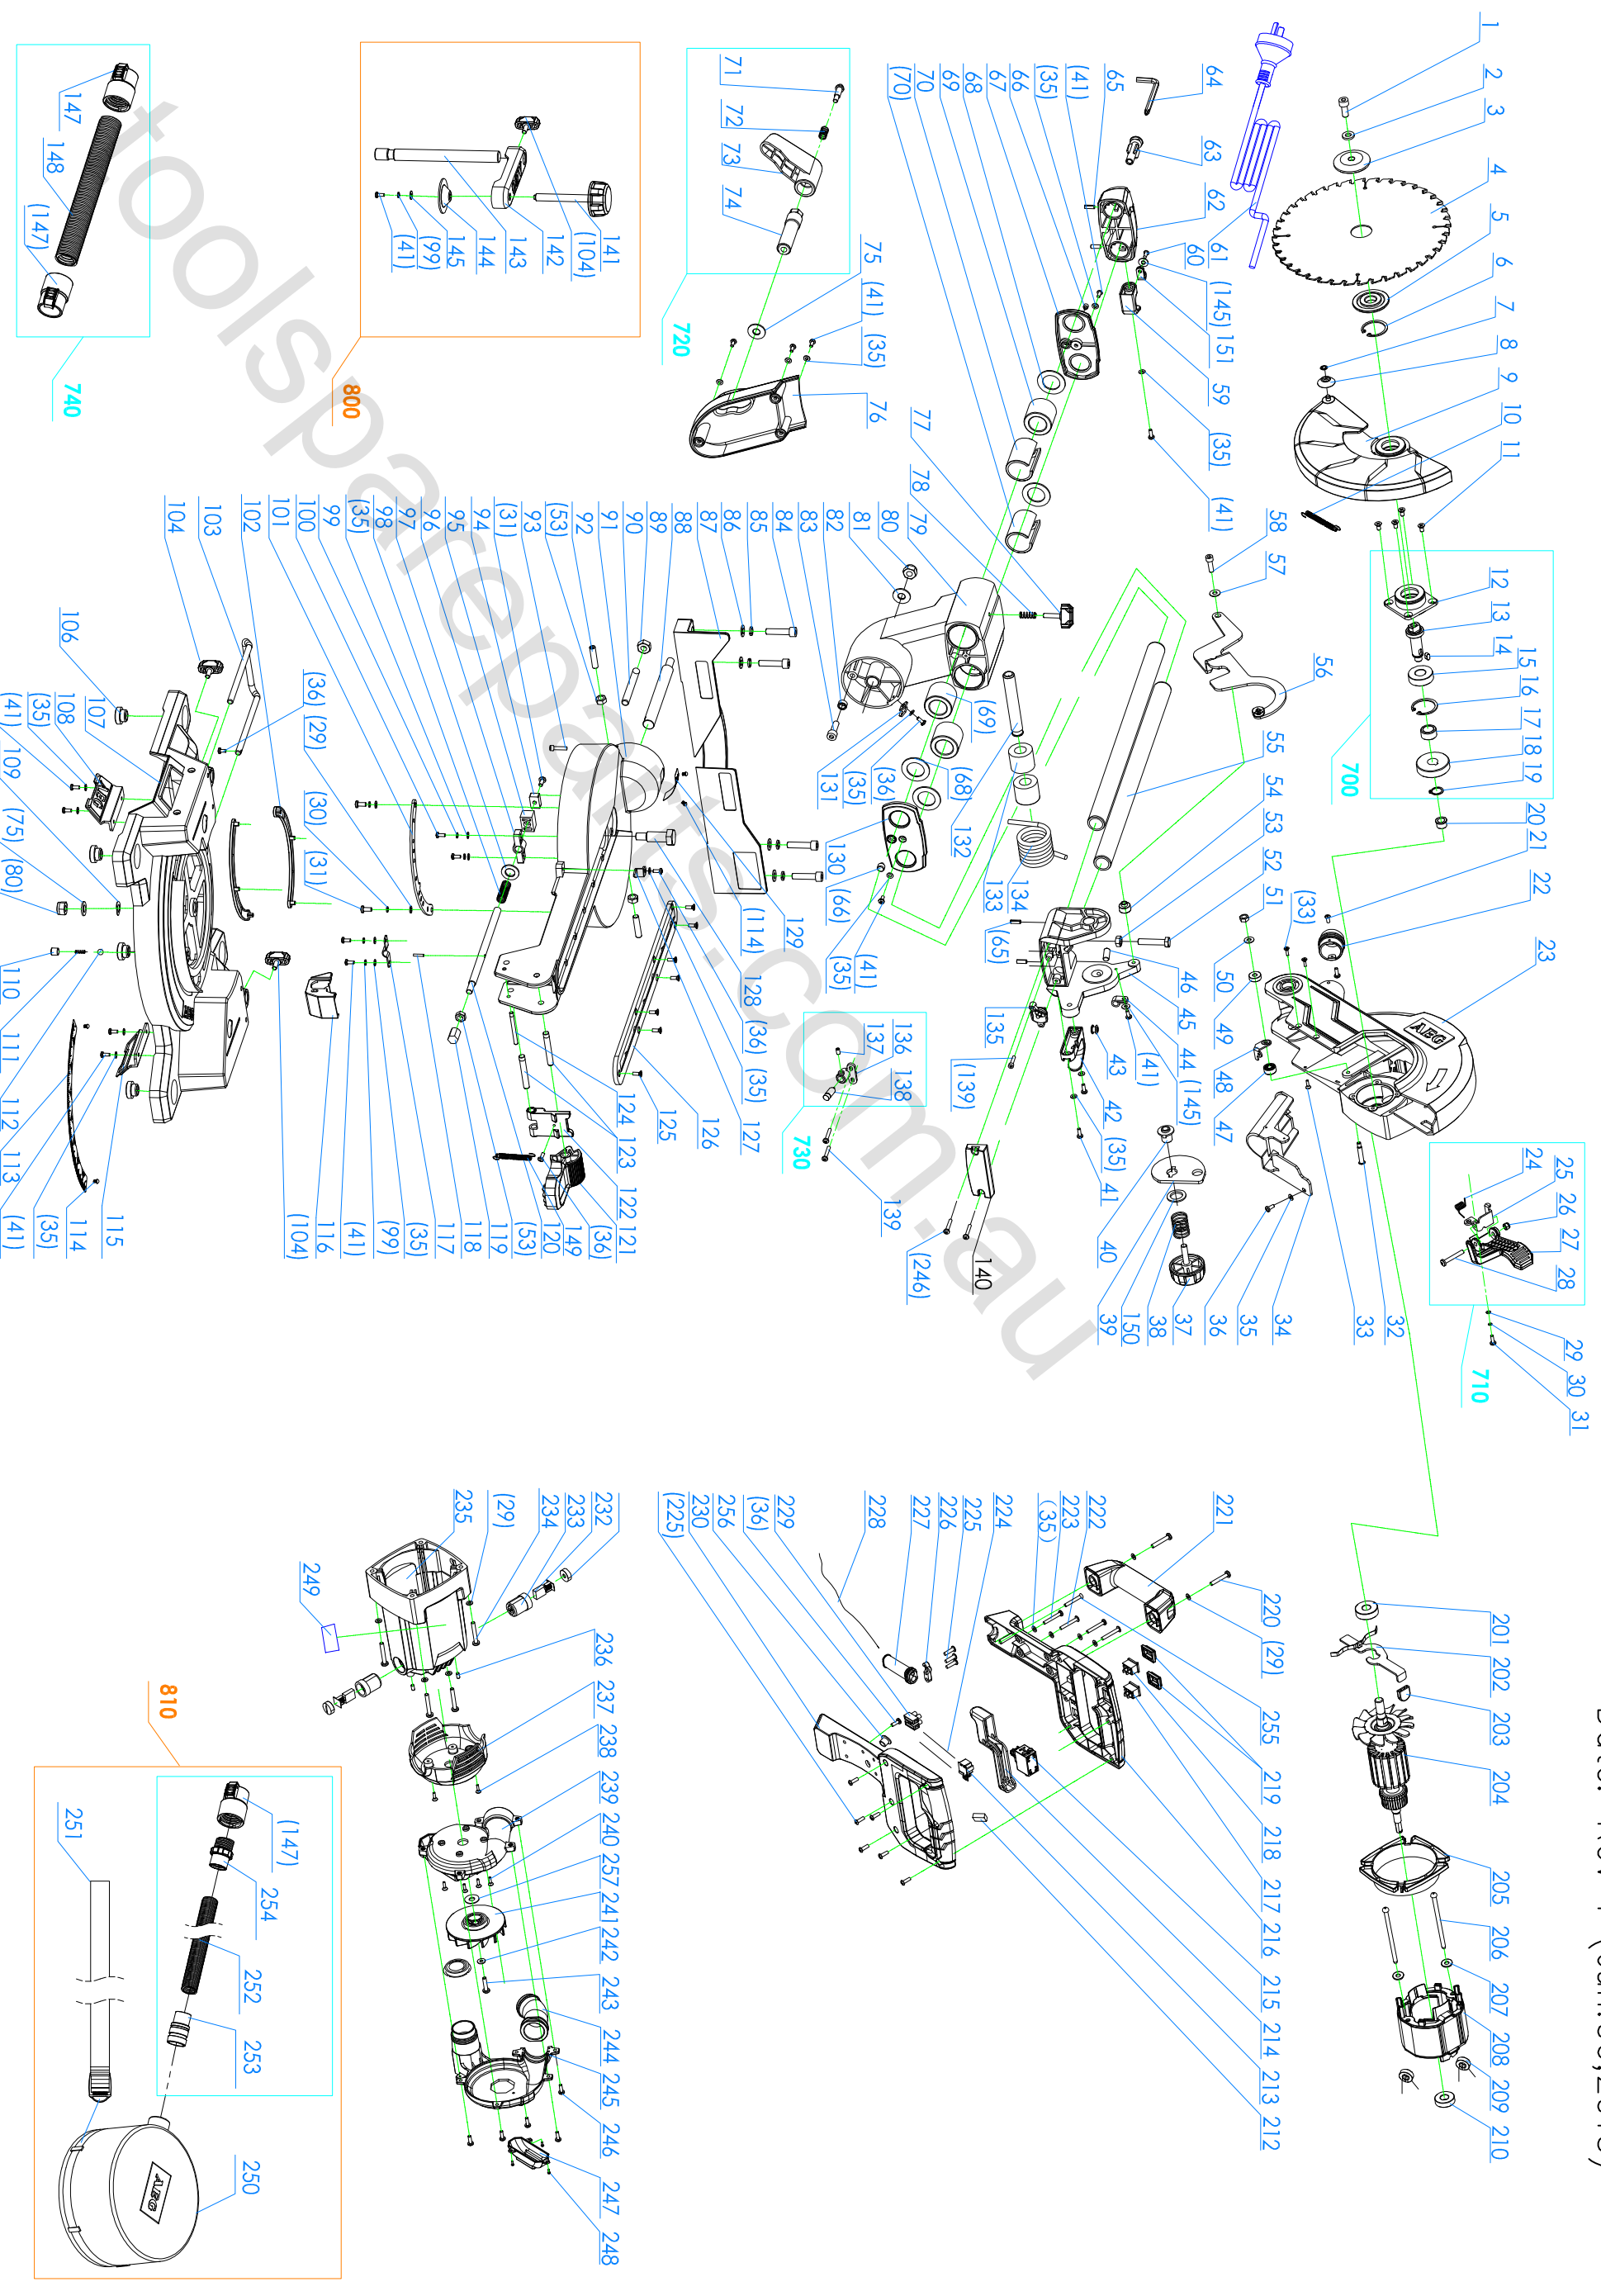

PS 254 SB AEG 10 Sliding Mitre Saw With Laser 240V ANZ
089100144 Exploded Drawing

Date: Rev 1 (Jun.06,2013)

810

800

740